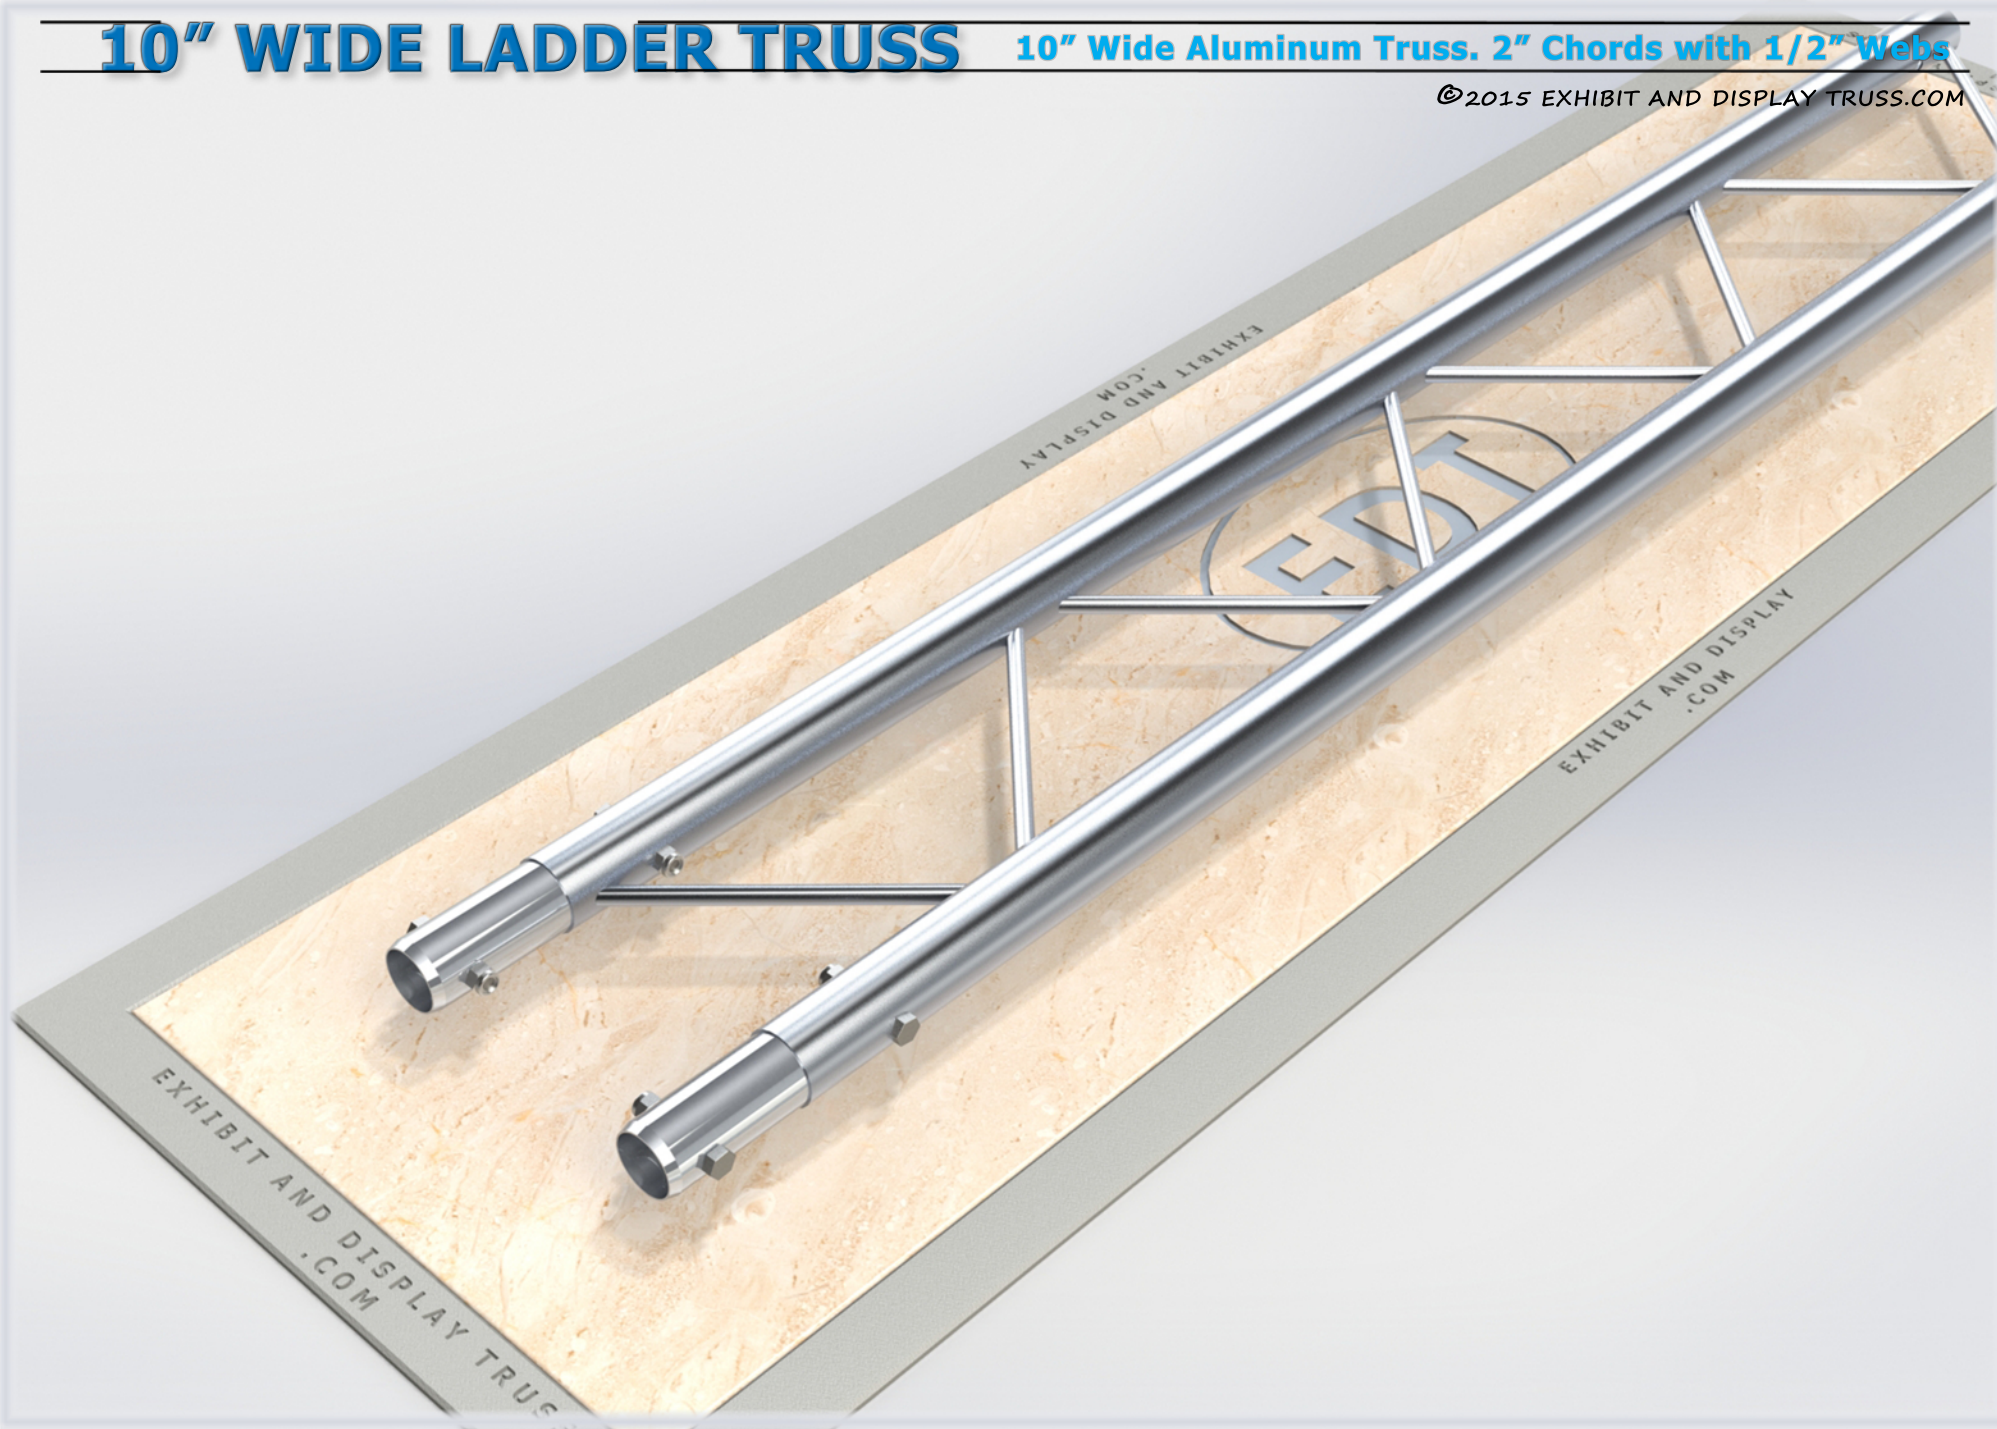

10" WIDE LADDER TRUSS

10" Wide Aluminum Truss. 2" Chords with 1/2" Webs

©2015 EXHIBIT AND DISPLAY TRUSS.COM

Toll Free: 855-323-4866
Email: info@exhibitanddisplaytruss.com

ExhibitAndDisplayTruss.com