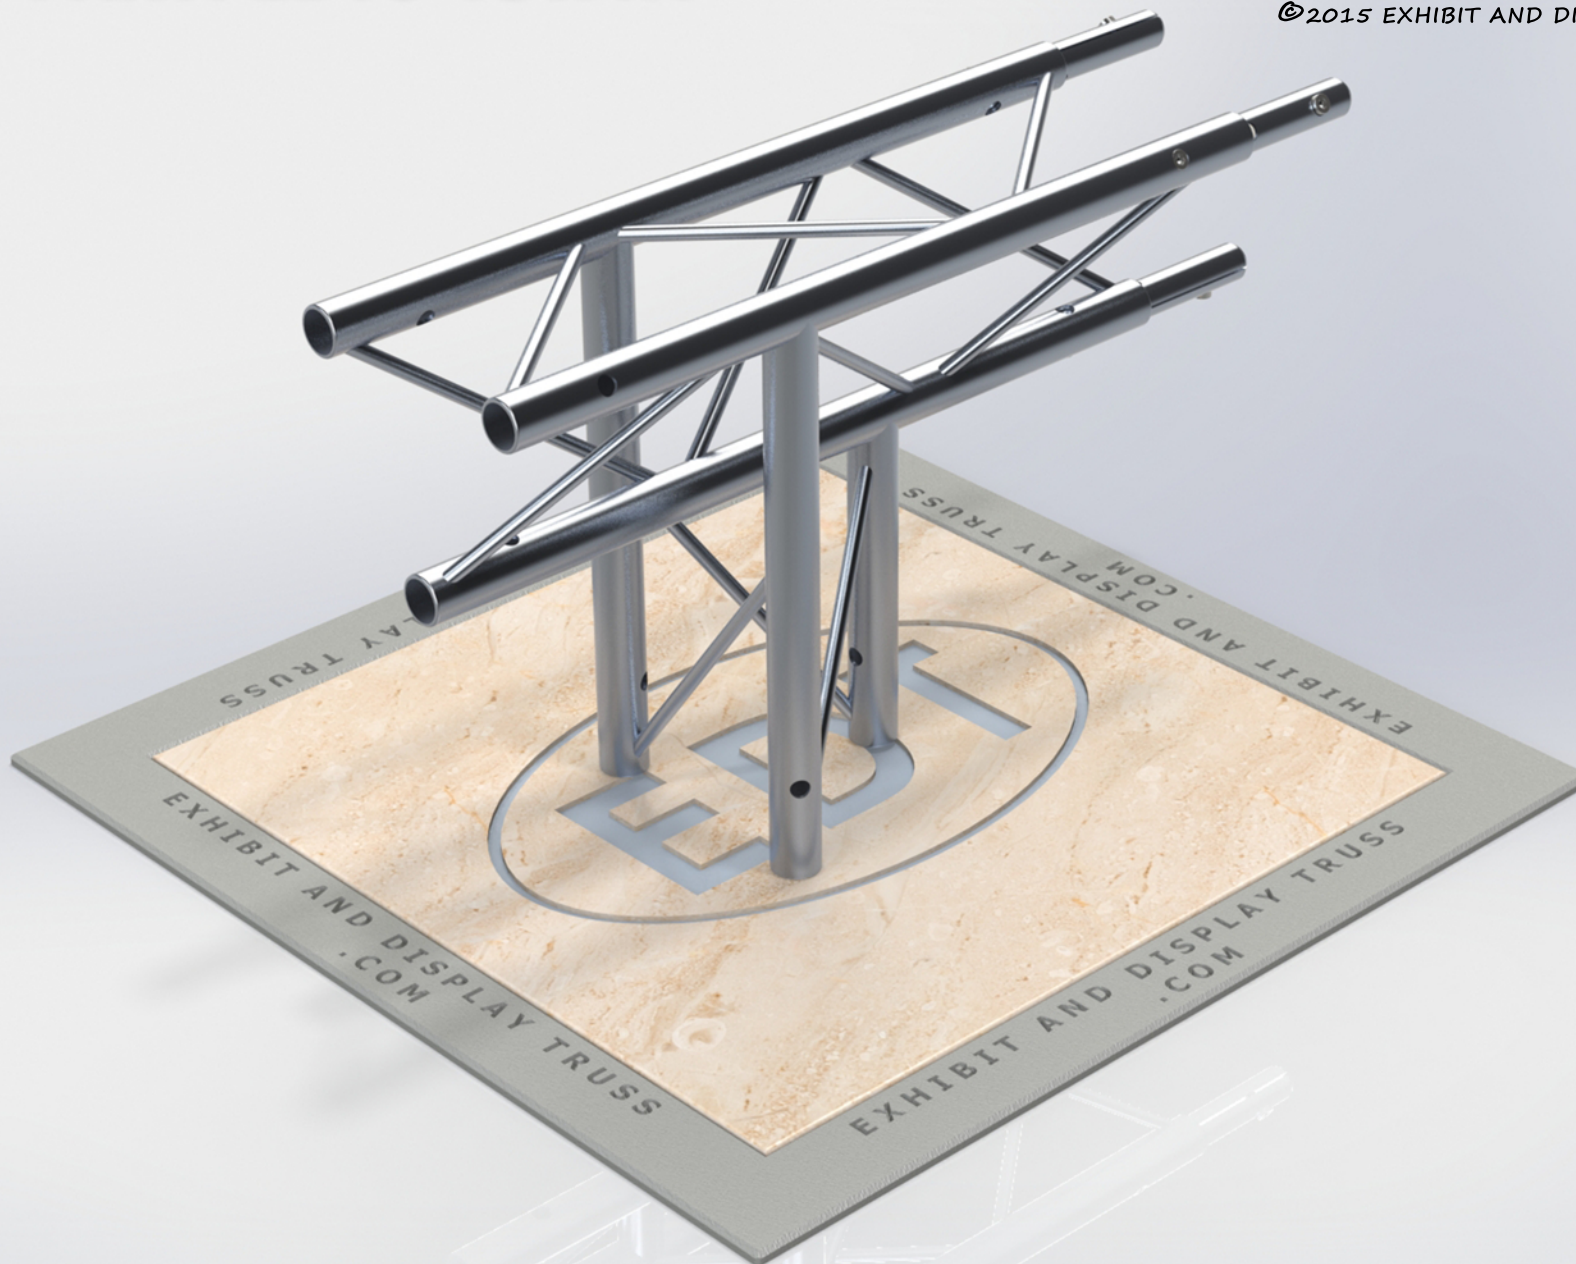

PART: EDT6-T3WTA

6" Wide Aluminum Truss. 1" Chords with 5/16" Webs

©2015 EXHIBIT AND DISPLAY TRUSS.COM

Toll Free: 855-323-4866
Email: info@exhibitanddisplaytruss.com

ExhibitAndDisplayTruss.com