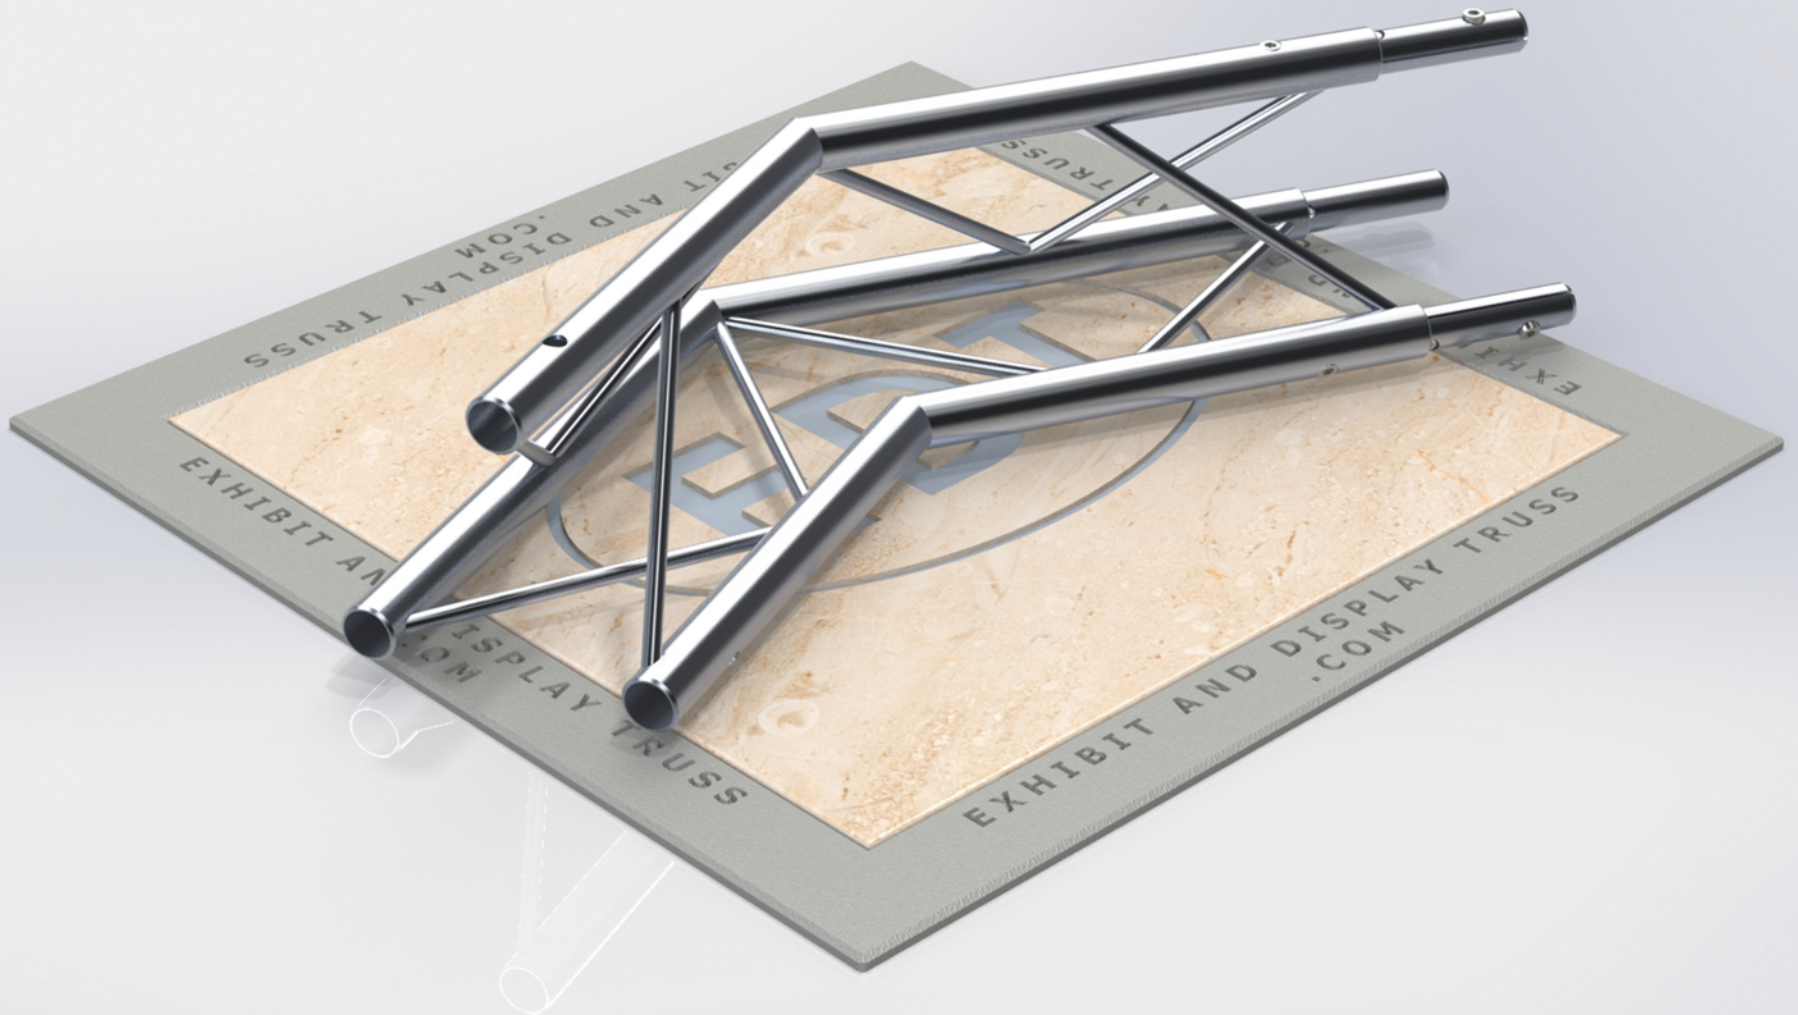

# PART: EDT6-T2W135

6" Wide Aluminum Truss. 1" Chords with 5/16" Webs

©2015 EXHIBIT AND DISPLAY TRUSS.COM

Toll Free: 855-323-4866  
Email: [info@exhibitanddisplaytruss.com](mailto:info@exhibitanddisplaytruss.com)