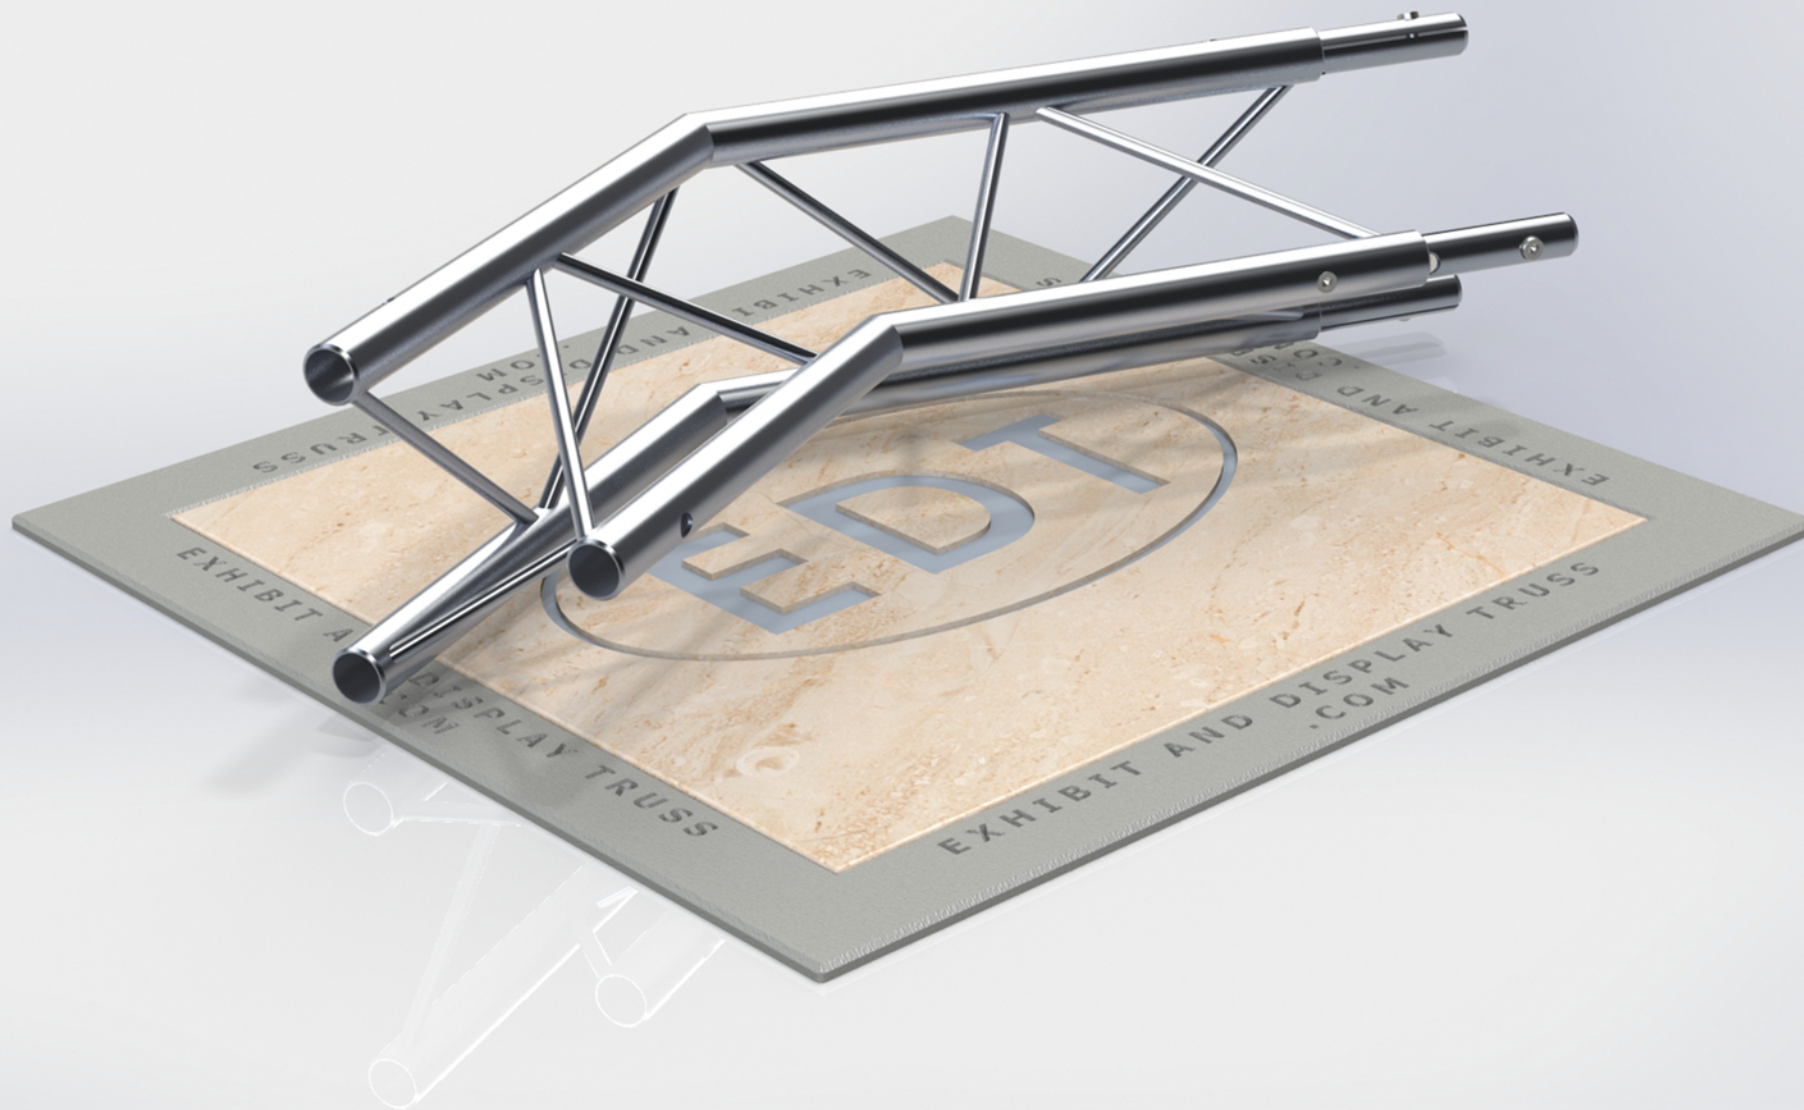

PART: EDT6-T2W135A

6" Wide Aluminum Truss. 1" Chords with 5/16" Webs

©2015 EXHIBIT AND DISPLAY TRUSS.COM

Toll Free: 855-323-4866
Email: info@exhibitanddisplaytruss.com

ExhibitAndDisplayTruss.com