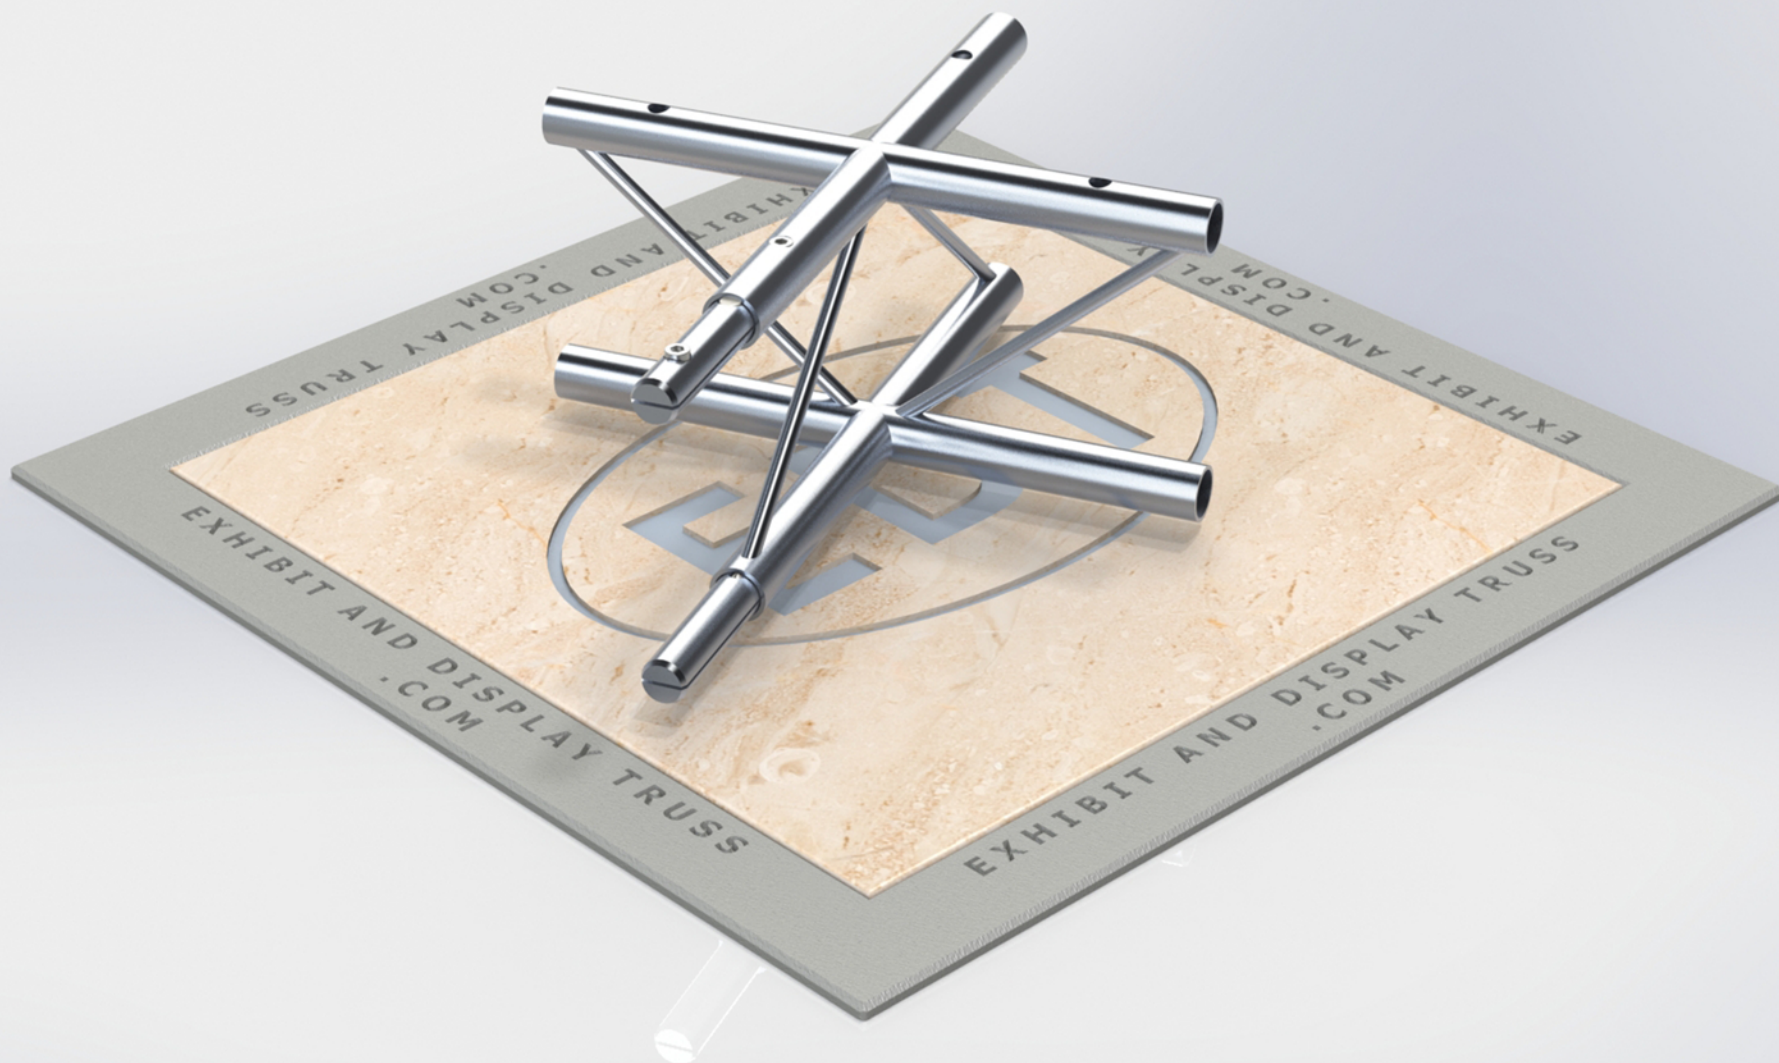

PART: EDT6-L4WXV

6" Wide Aluminum Truss. 1" Chords with 5/16" Webs

©2015 EXHIBIT AND DISPLAY TRUSS.COM

Toll Free: 855-323-4866
Email: info@exhibitanddisplaytruss.com

ExhibitAndDisplayTruss.com