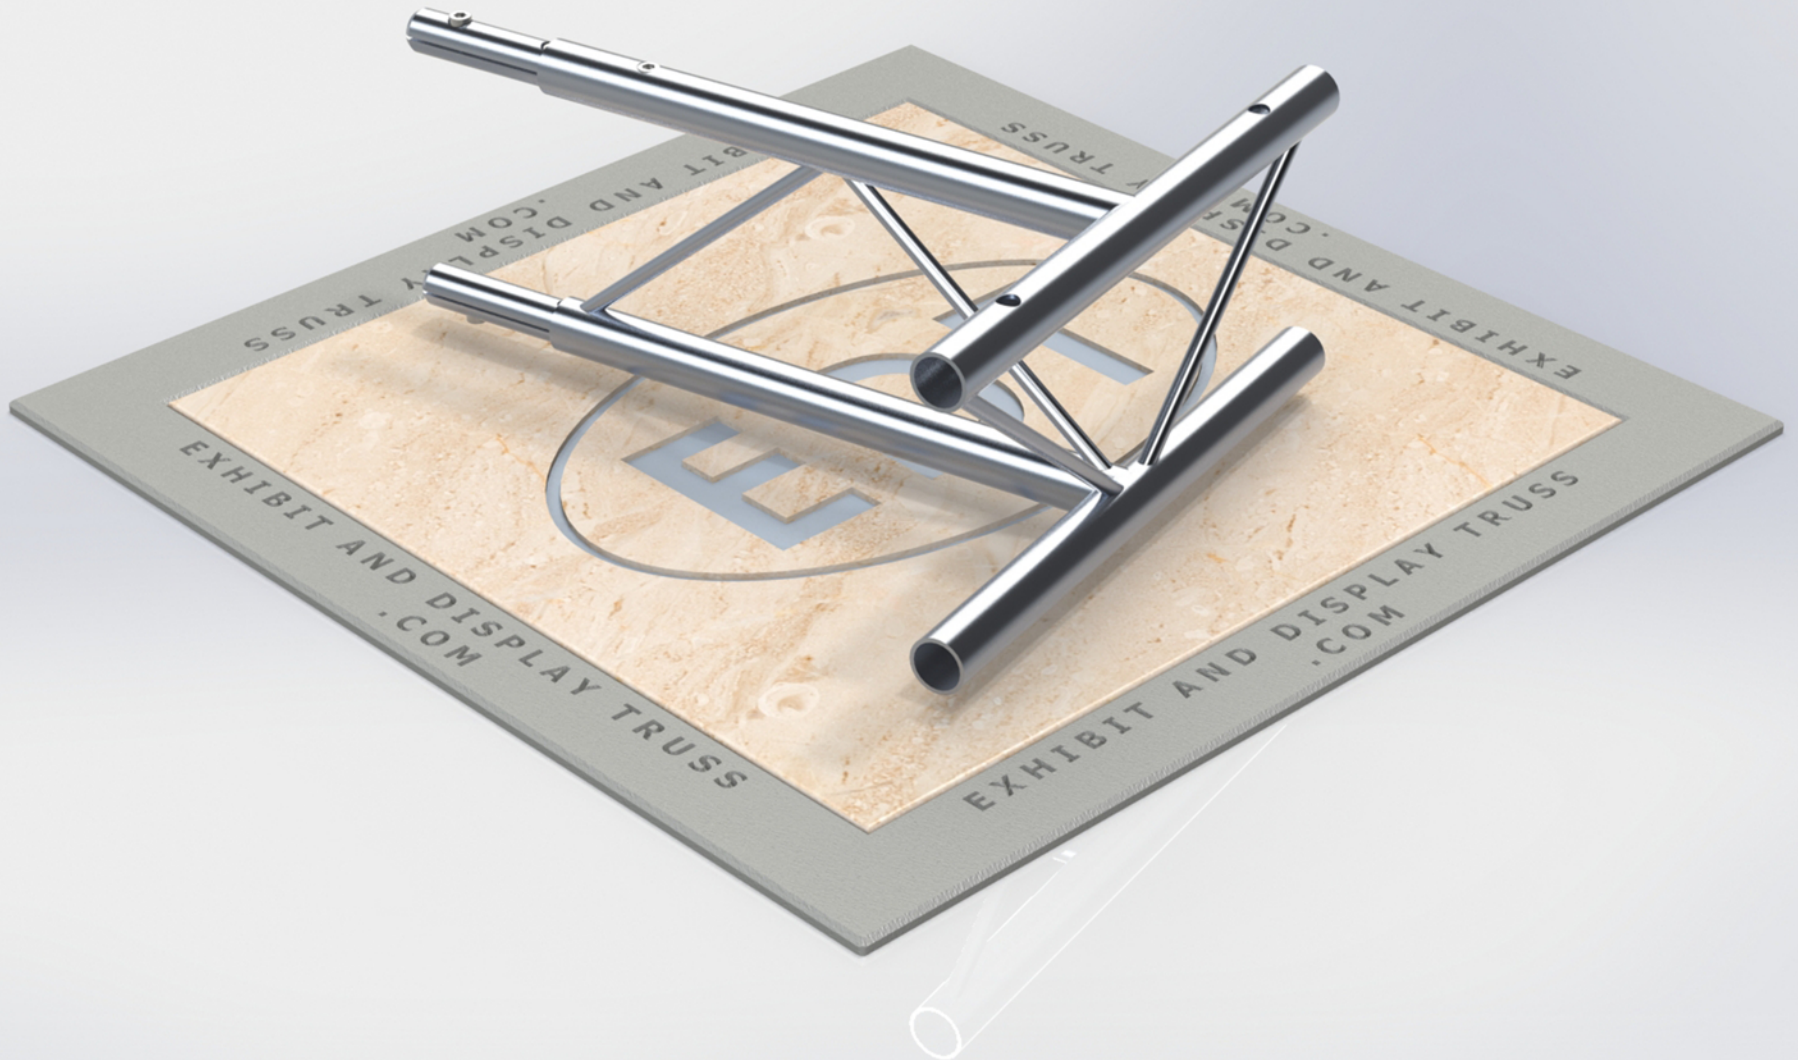

# PART: EDT6-L3WTV

6" Wide Aluminum Truss. 1" Chords with 5/16" Webs

©2015 EXHIBIT AND DISPLAY TRUSS.COM

Toll Free: 855-323-4866  
Email: [info@exhibitanddisplaytruss.com](mailto:info@exhibitanddisplaytruss.com)