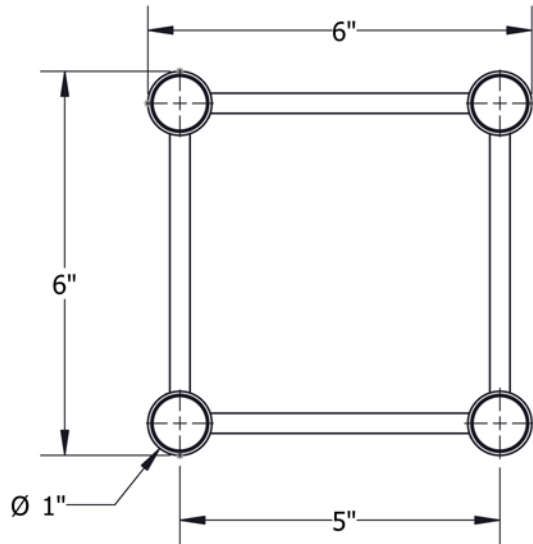

PART: EDT6-B2W90

6" Wide Aluminum Truss. 1" Chords with 5/16" Webs

©2015 EXHIBIT AND DISPLAY TRUSS.COM

Truss Profile

6" Wide Box Truss
1" \varnothing Chords, 5/16" \varnothing Webs