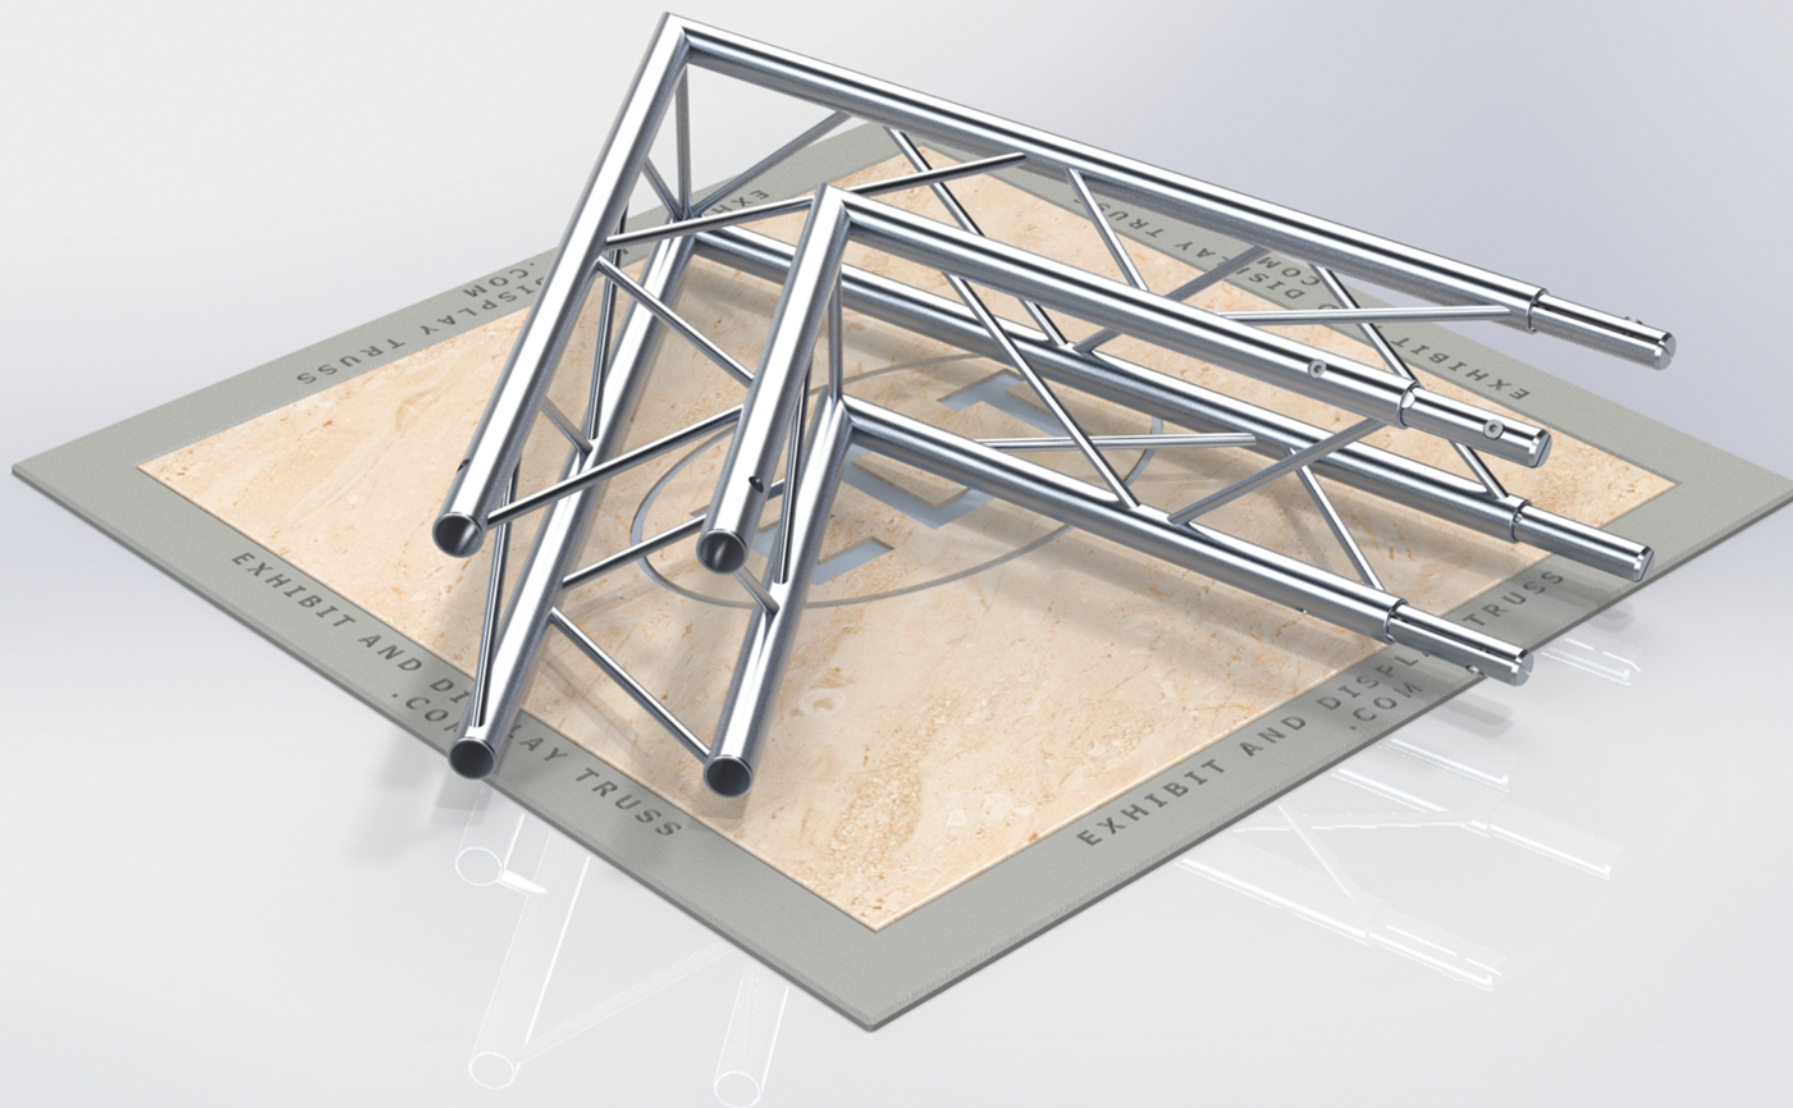

# PART: EDT6-B2W60

2 Way 60° Junction

6" Wide Aluminum Truss. 1" Chords with 5/16" Webs

©2015 EXHIBIT AND DISPLAY TRUSS.COM

Toll Free: 855-323-4866  
Email: [info@exhibitanddisplaytruss.com](mailto:info@exhibitanddisplaytruss.com)