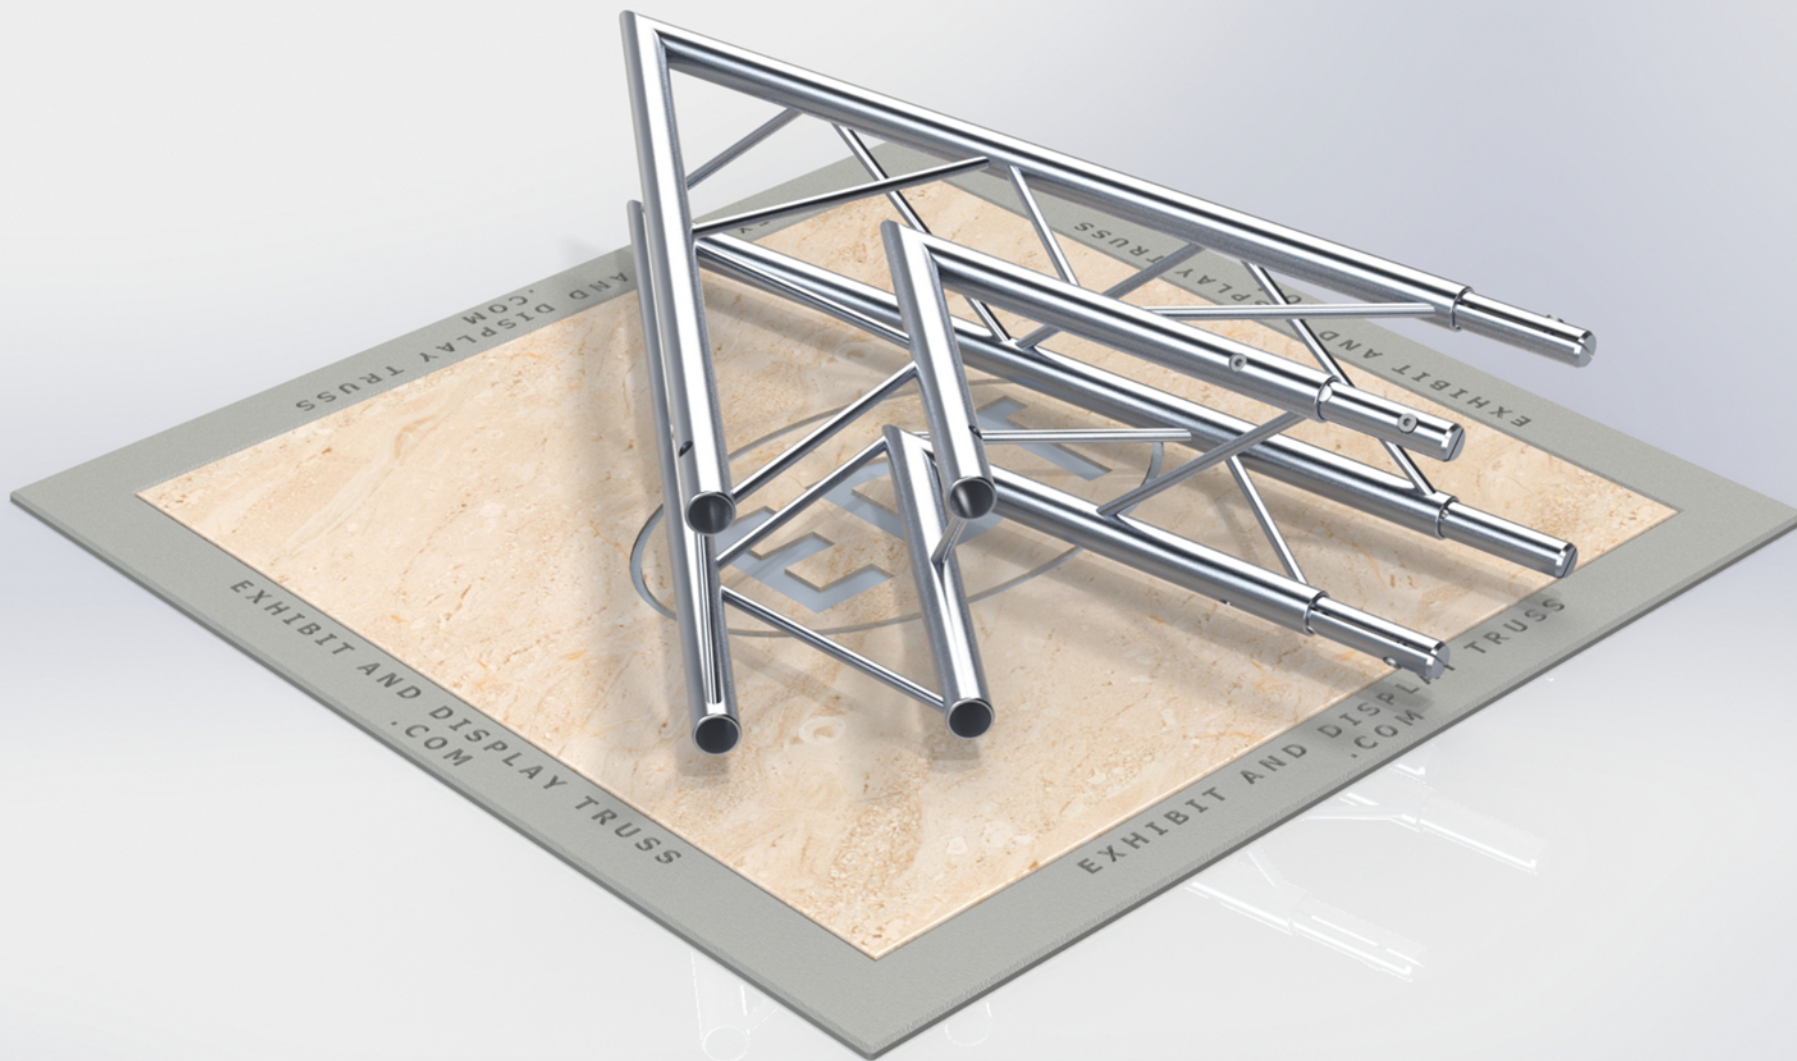

PART: EDT6-B2W45

6" Wide Aluminum Truss. 1" Chords with 5/16" Webs

2 Way 45° Junction

©2015 EXHIBIT AND DISPLAY TRUSS.COM

Toll Free: 855-323-4866
Email: info@exhibitanddisplaytruss.com

ExhibitAndDisplayTruss.com