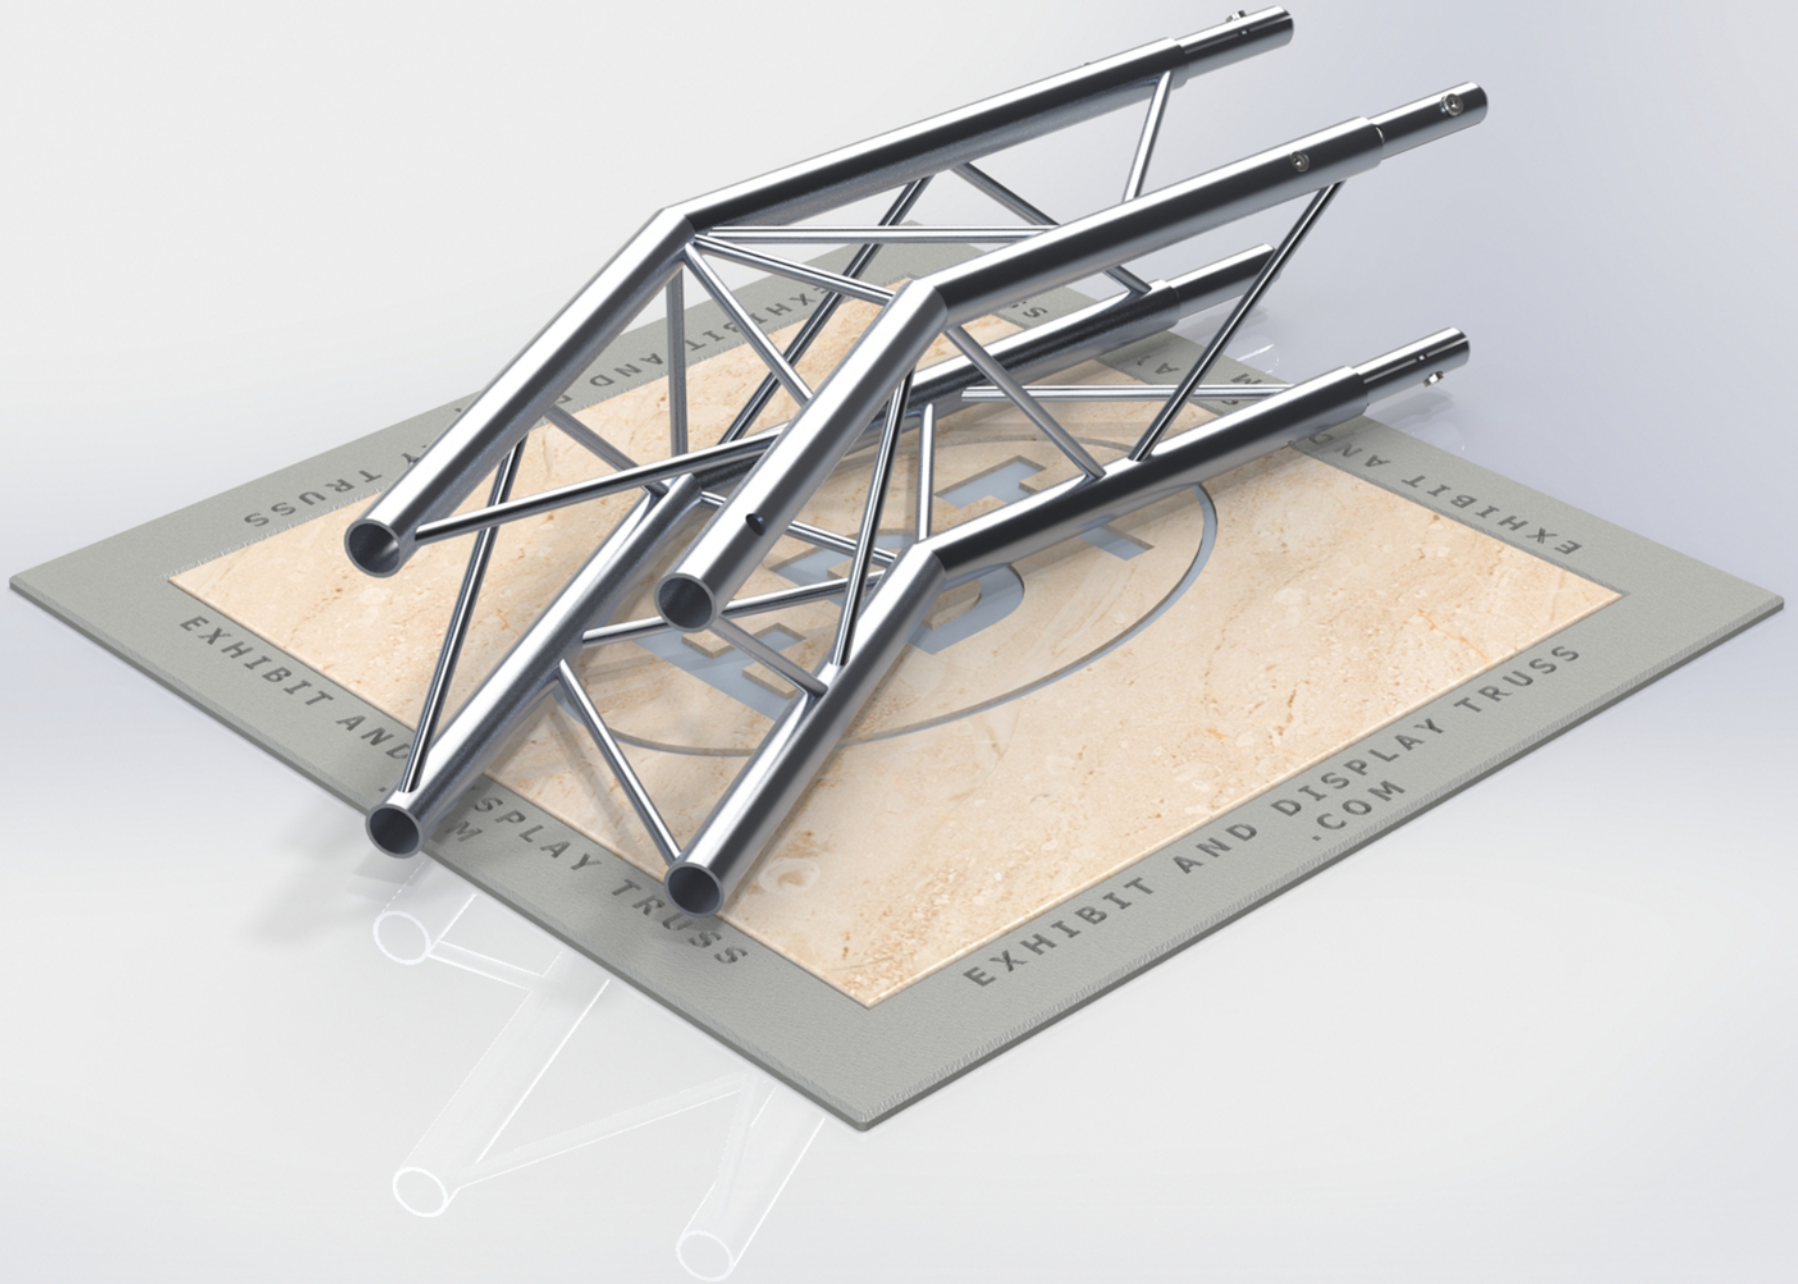

PART: EDT6-B2W150

6" Wide Aluminum Truss. 1" Chords with 5/16" Webs

©2015 EXHIBIT AND DISPLAY TRUSS.COM

Toll Free: 855-323-4866
Email: info@exhibitanddisplaytruss.com

ExhibitAndDisplayTruss.com