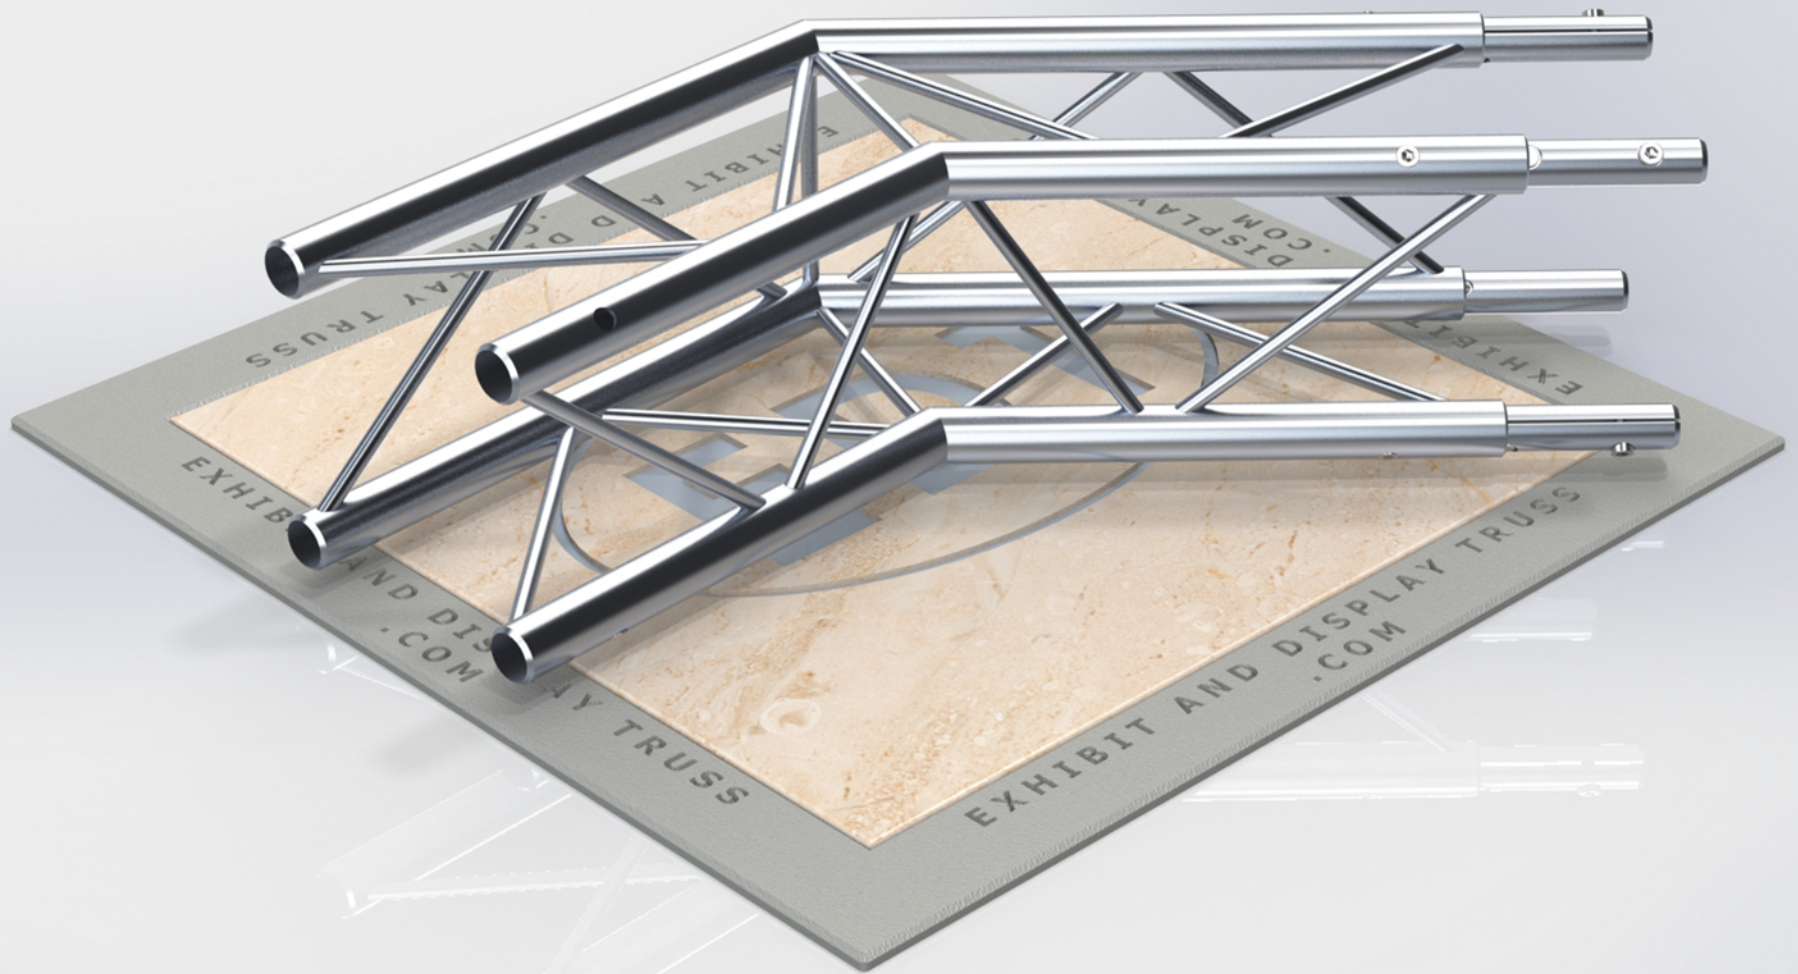

PART: EDT6-B2W135

6" Wide Aluminum Truss. 1" Chords with 5/16" Webs

©2015 EXHIBIT AND DISPLAY TRUSS.COM

Toll Free: 855-323-4866
Email: info@exhibitanddisplaytruss.com

ExhibitAndDisplayTruss.com