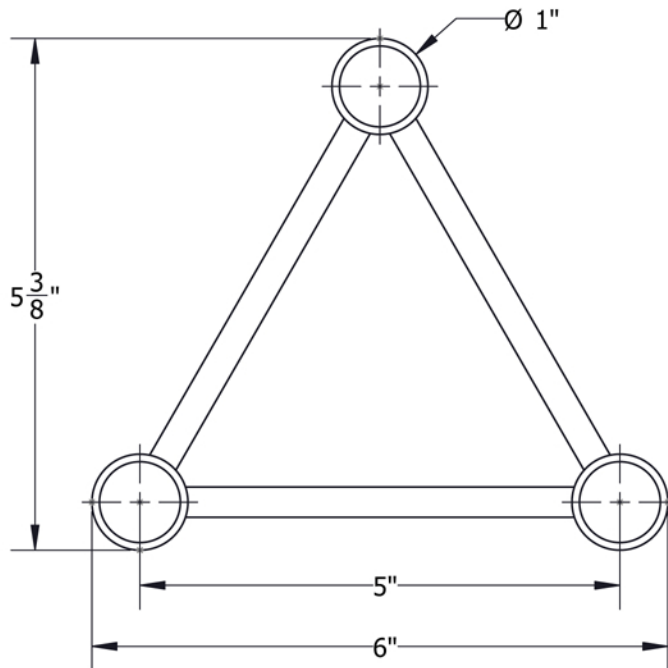

PART: EDT6-T2W60A

6" Wide Aluminum Truss. 1" Chords with 5/16" Webs

2 Way 60° Junction Apex In

©2015 EXHIBIT AND DISPLAY TRUSS.COM

Truss Profile

6" Wide Triangle Truss
1"Ø Chords, 5/16"Ø Webs

COLLAPSED VIEW

EXPLODED VIEW