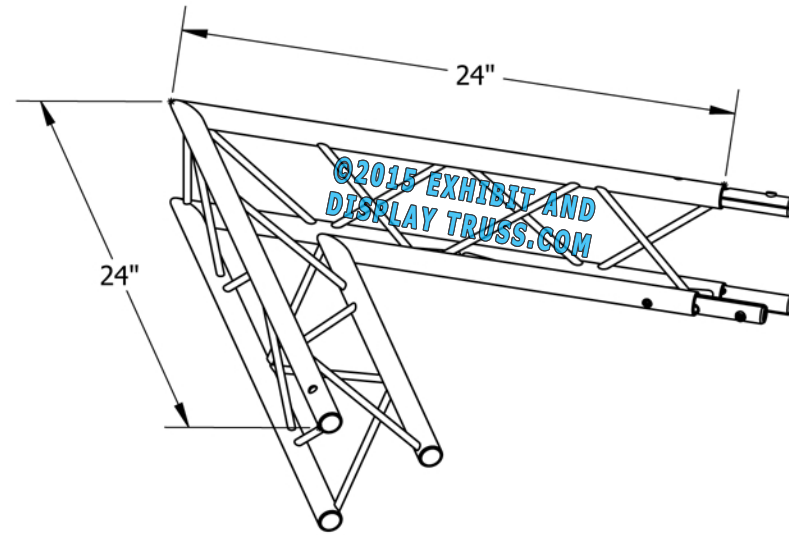

PART: EDT6-T2W60A

6" Wide Aluminum Truss. 1" Chords with 5/16" Webs

2 Way 60° Junction Apex In

©2015 EXHIBIT AND DISPLAY TRUSS.COM

Truss Profile

6" Wide Triangle Truss
1"Ø Chords, 5/16"Ø Webs

COLLAPSED VIEW