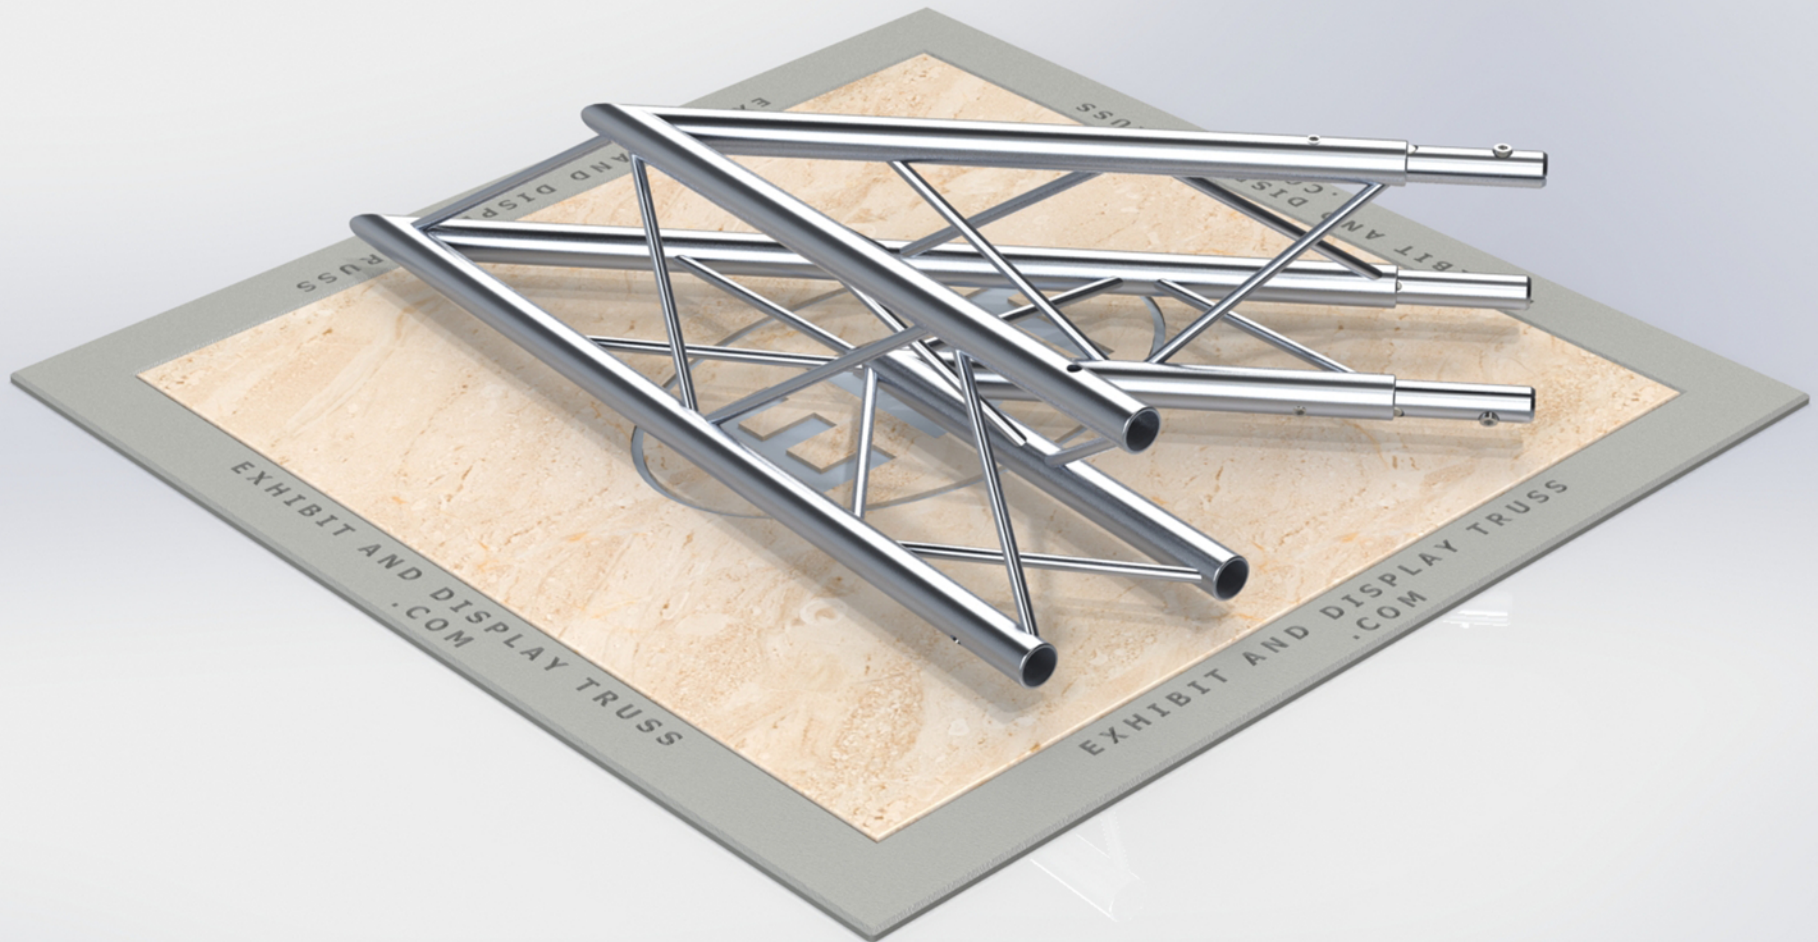

# PART: EDT6-T2W45

2 Way 45° Junction Apex Up/Down

6" Wide Aluminum Truss. 1" Chords with 5/16" Webs

©2015 EXHIBIT AND DISPLAY TRUSS.COM

Toll Free: 855-323-4866  
Email: [info@exhibitanddisplaytruss.com](mailto:info@exhibitanddisplaytruss.com)