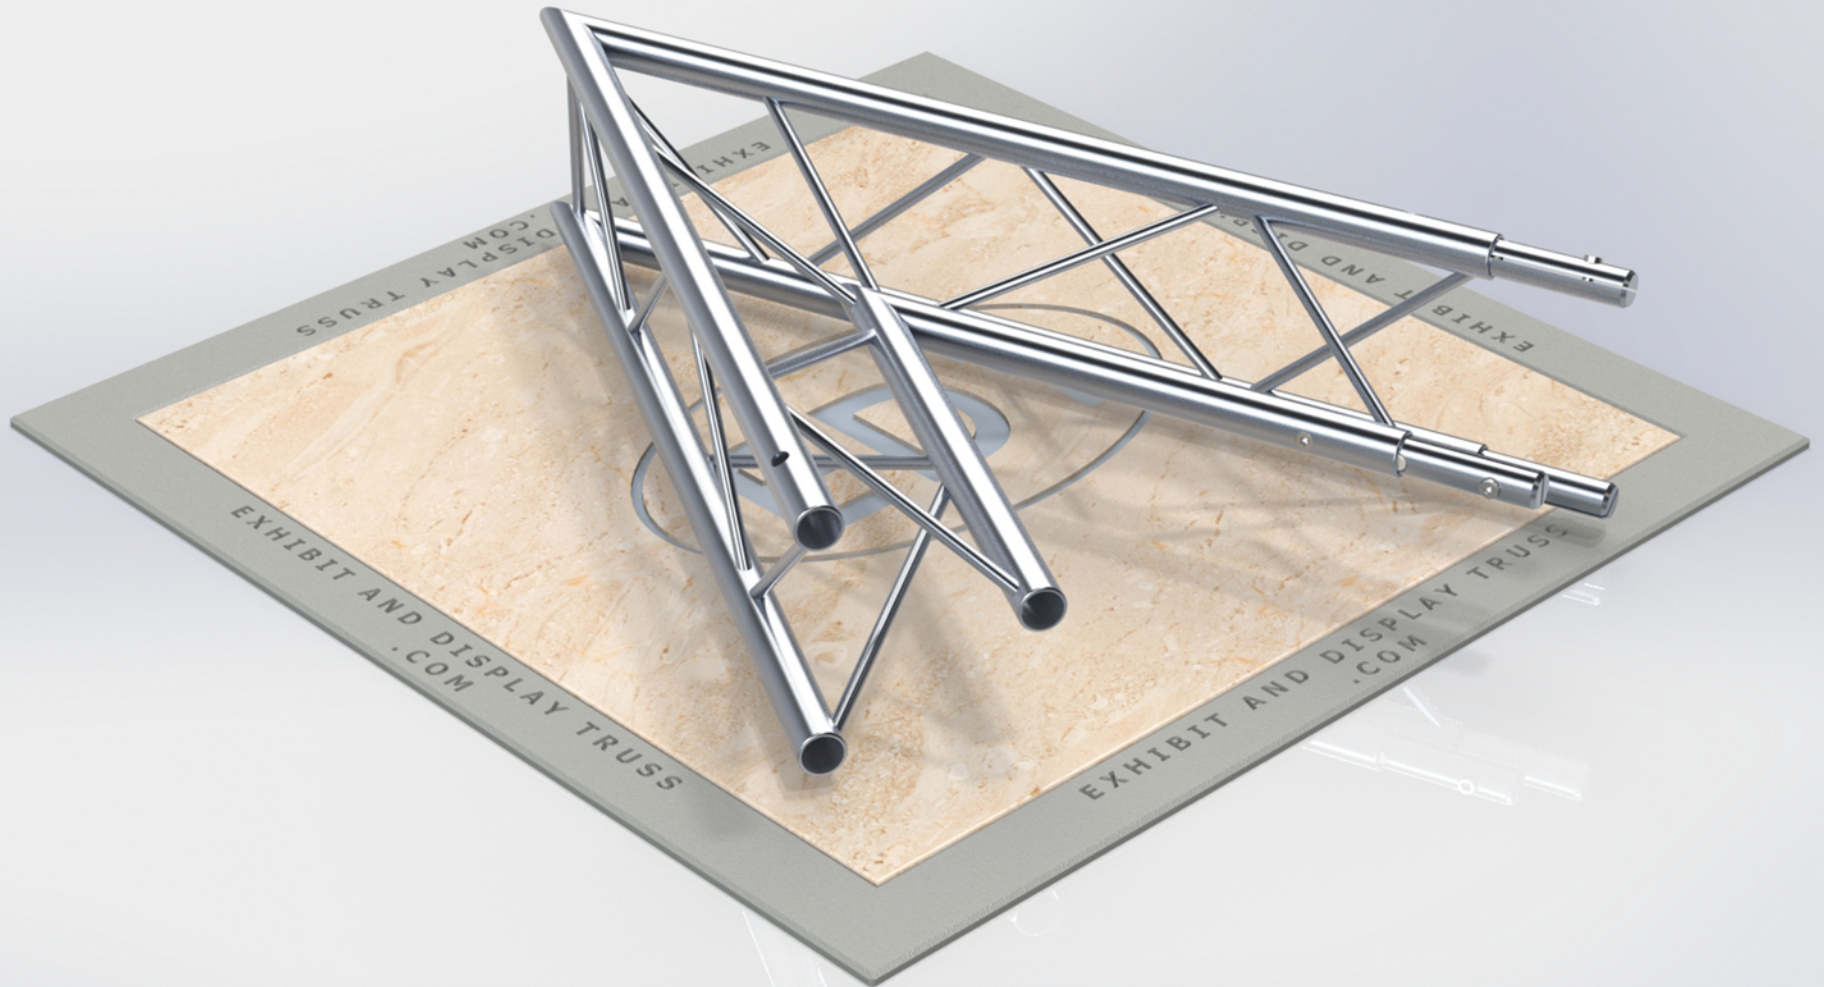

PART: EDT6-T2W45A

6" Wide Aluminum Truss. 1" Chords with 5/16" Webs

2 Way 45° Junction Apex In

©2015 EXHIBIT AND DISPLAY TRUSS.COM

Toll Free: 855-323-4866
Email: info@exhibitanddisplaytruss.com

ExhibitAndDisplayTruss.com