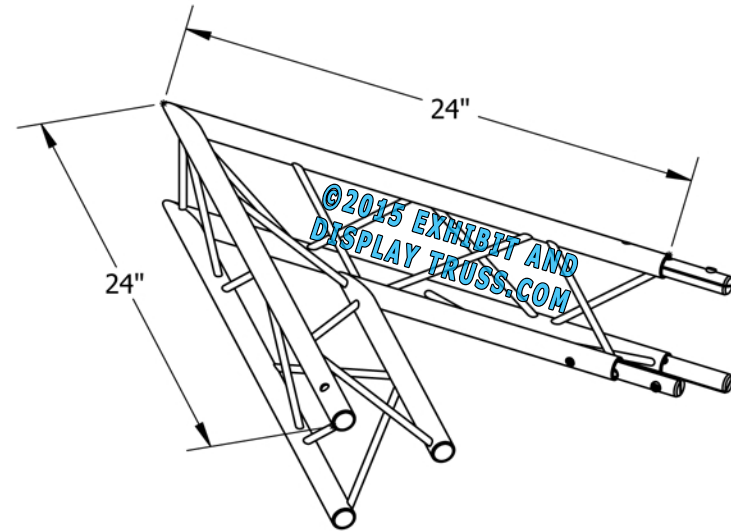

# PART: EDT6-T2W45A

6" Wide Aluminum Truss. 1" Chords with 5/16" Webs

©2015 EXHIBIT AND DISPLAY TRUSS.COM

2 Way 45° Junction Apex In

## Truss Profile

6" Wide Triangle Truss  
1"Ø Chords, 5/16"Ø Webs

COLLAPSED VIEW

EXPLODED VIEW