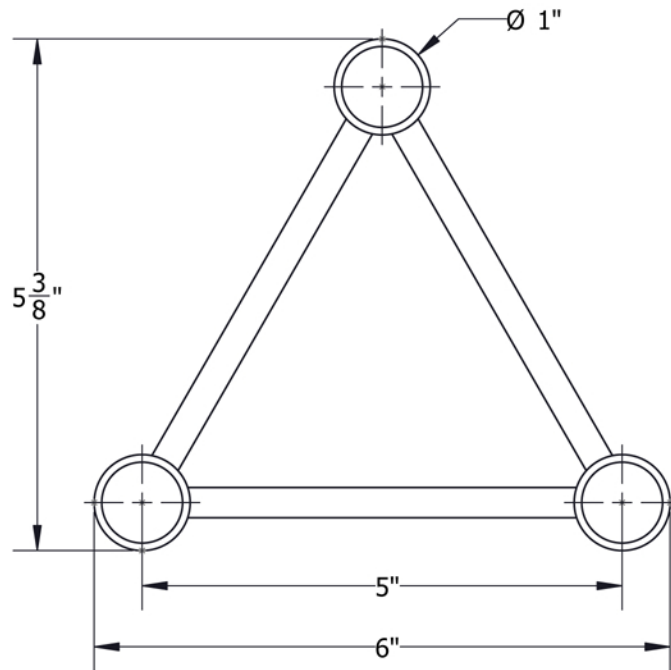

# PART: EDT6-T2W45A

6" Wide Aluminum Truss. 1" Chords with 5/16" Webs

©2015 EXHIBIT AND DISPLAY TRUSS.COM

2 Way 45° Junction Apex In

## Truss Profile

6" Wide Triangle Truss  
1"Ø Chords, 5/16"Ø Webs

COLLAPSED VIEW

EXPLODED VIEW