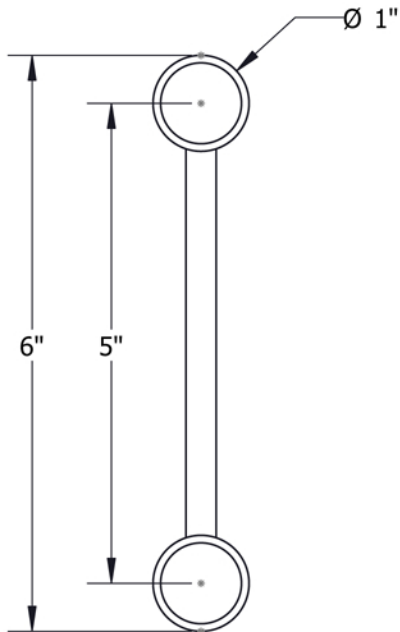

PART: EDT6-L2W60V

6" Wide Aluminum Truss. 1" Chords with 5/16" Webs

©2015 EXHIBIT AND DISPLAY TRUSS.COM

2 Way 60° Junction Vertical

Truss Profile

6" Wide Ladder Truss
1"Ø Chords, 5/16"Ø Webs

COLLAPSED VIEW

EXPLODED VIEW