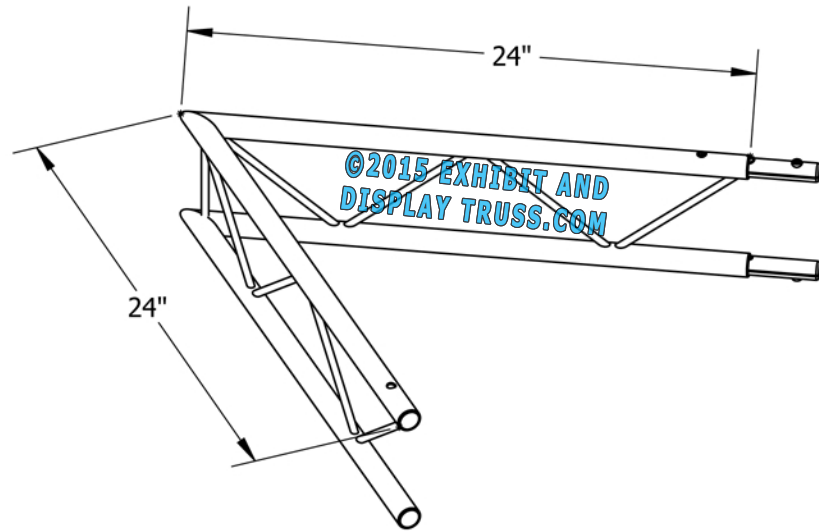

PART: EDT6-L2W60V

6" Wide Aluminum Truss. 1" Chords with 5/16" Webs

©2015 EXHIBIT AND DISPLAY TRUSS.COM

2 Way 60° Junction Vertical

Truss Profile

6" Wide Ladder Truss
1"Ø Chords, 5/16"Ø Webs

COLLAPSED VIEW

EXPLODED VIEW