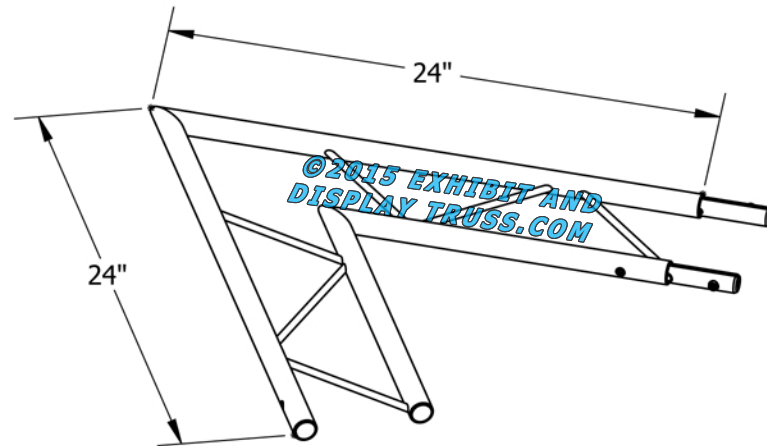

PART: EDT6-L2W60H

6" Wide Aluminum Truss. 1" Chords with 5/16" Webs

©2015 EXHIBIT AND DISPLAY TRUSS.COM

2 Way 60° Junction Horizontal

Truss Profile

6" Wide Ladder Truss
1"Ø Chords, 5/16"Ø Webs

COLLAPSED VIEW