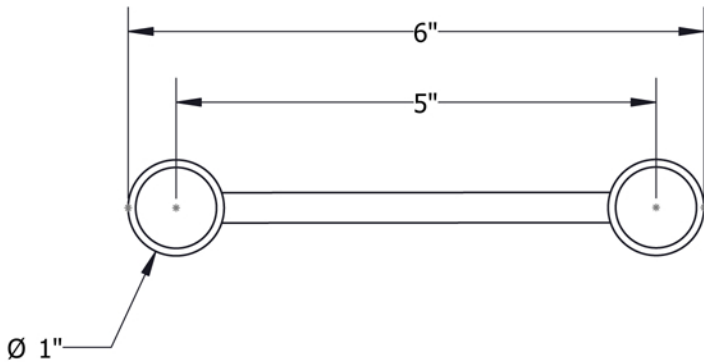

PART: EDT6-L2W60H

6" Wide Aluminum Truss. 1" Chords with 5/16" Webs

©2015 EXHIBIT AND DISPLAY TRUSS.COM

2 Way 60° Junction Horizontal

Truss Profile

6" Wide Ladder Truss
1"Ø Chords, 5/16"Ø Webs

COLLAPSED VIEW