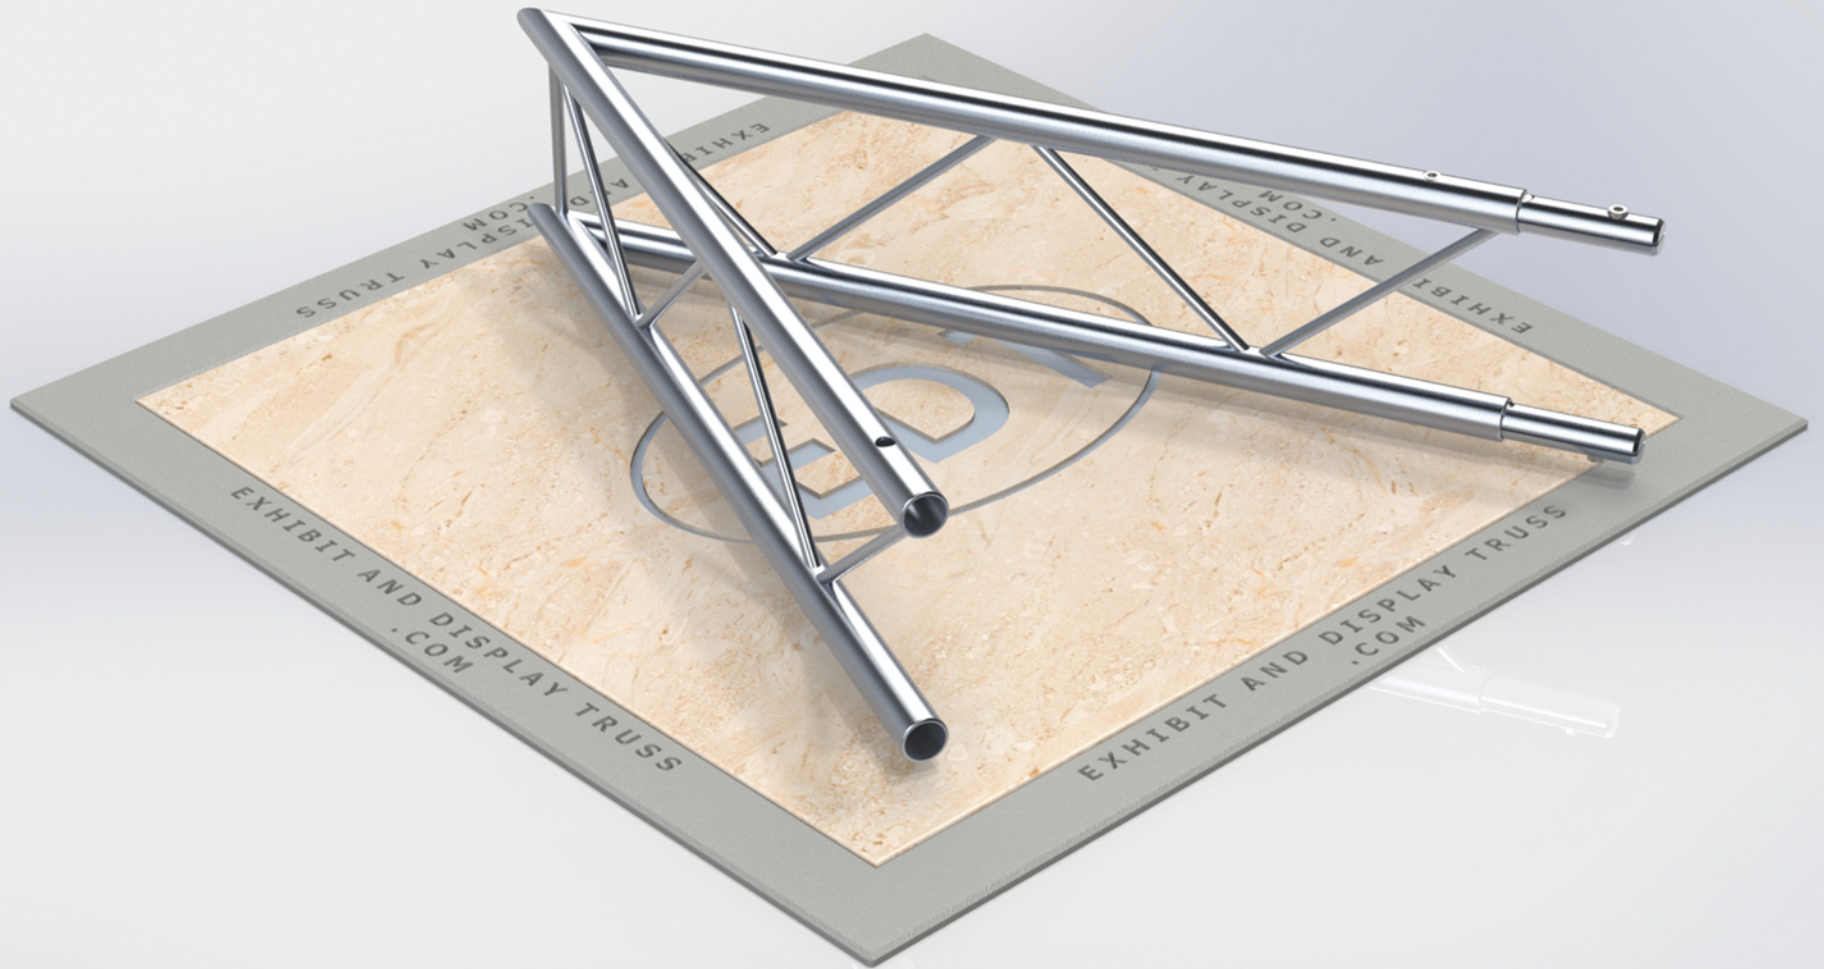

PART: EDT6-L2W45V

6" Wide Aluminum Truss. 1" Chords with 5/16" Webs

2 Way 45° Junction Vertical

©2015 EXHIBIT AND DISPLAY TRUSS.COM

Toll Free: 855-323-4866
Email: info@exhibitanddisplaytruss.com

ExhibitAndDisplayTruss.com