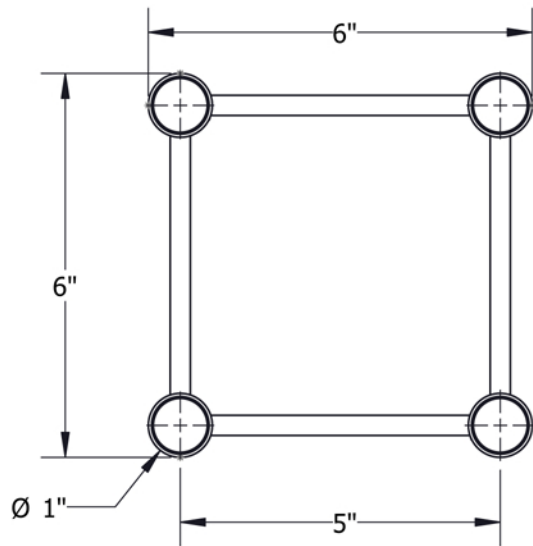

PART: EDT6-B3WT

6" Wide Aluminum Truss. 1" Chords with 5/16" Webs

©2015 EXHIBIT AND DISPLAY TRUSS.COM

Truss Profile

6" Wide Box Truss
1"Ø Chords, 5/16"Ø Webs