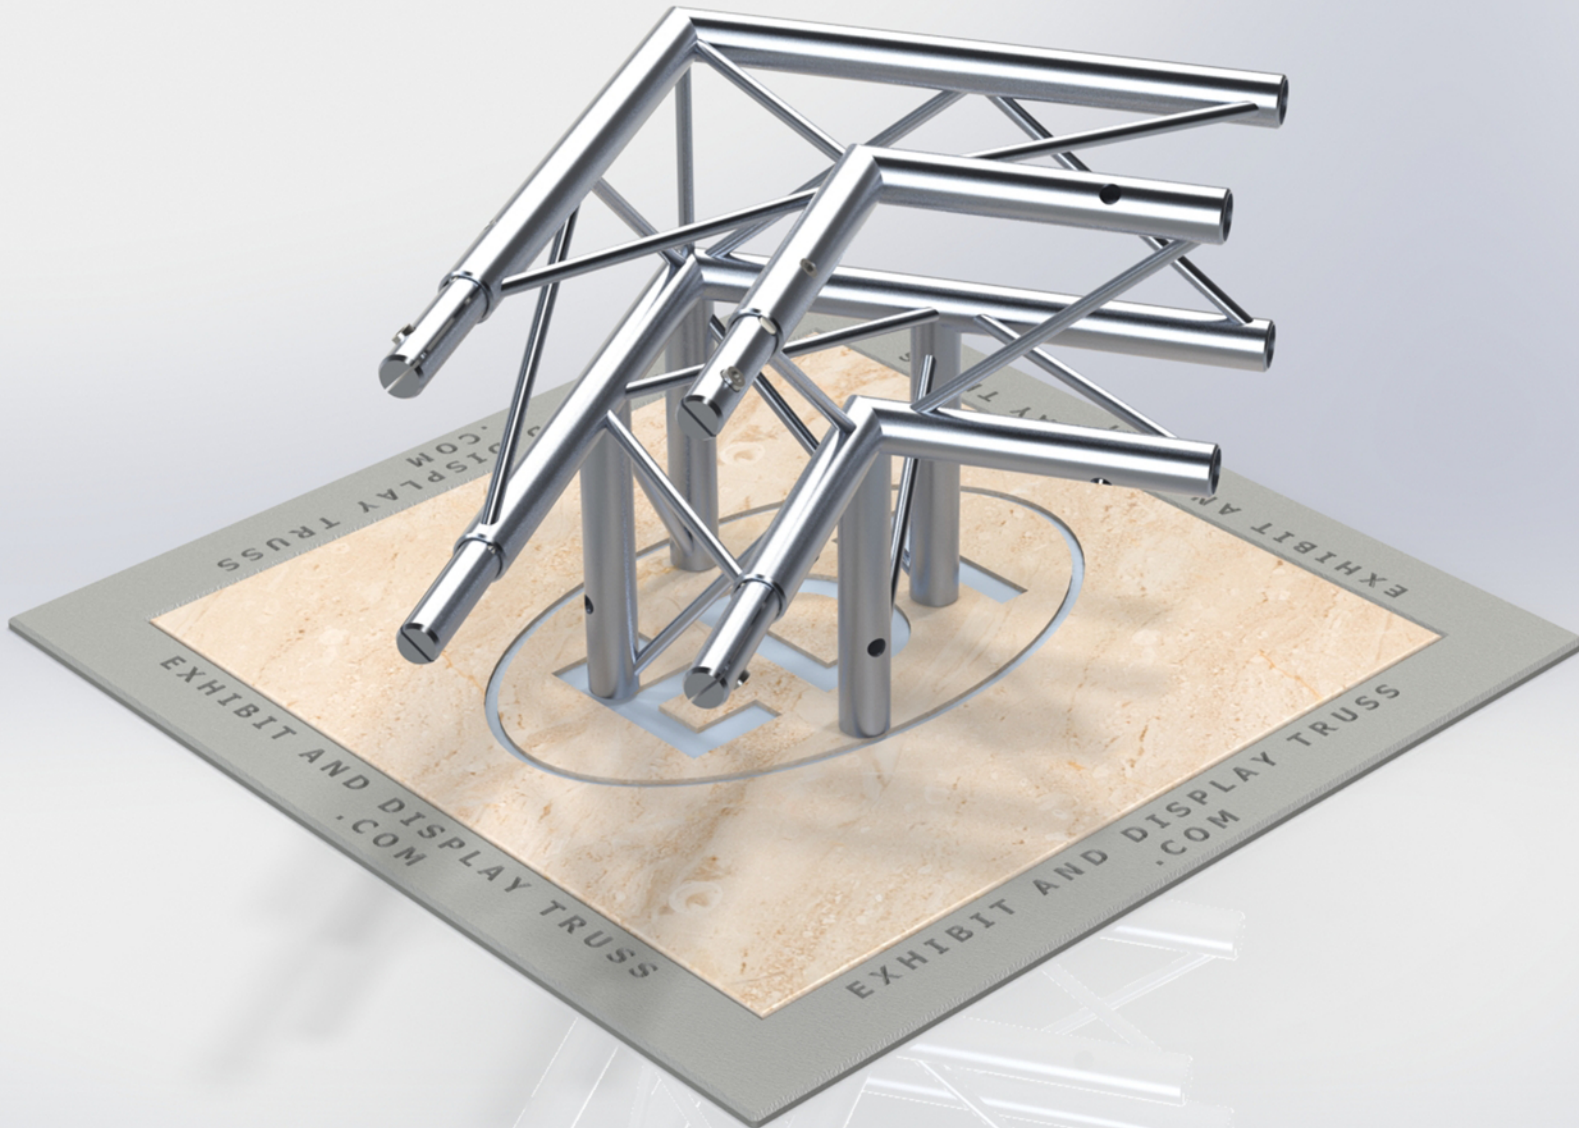

**PART: EDT6-B3W90**

**6" Wide Aluminum Truss. 1" Chords with 5/16" Webs**

©2015 EXHIBIT AND DISPLAY TRUSS.COM

**Toll Free: 855-323-4866**  
**Email: [info@exhibitanddisplaytruss.com](mailto:info@exhibitanddisplaytruss.com)**

**[ExhibitAndDisplayTruss.com](http://ExhibitAndDisplayTruss.com)**