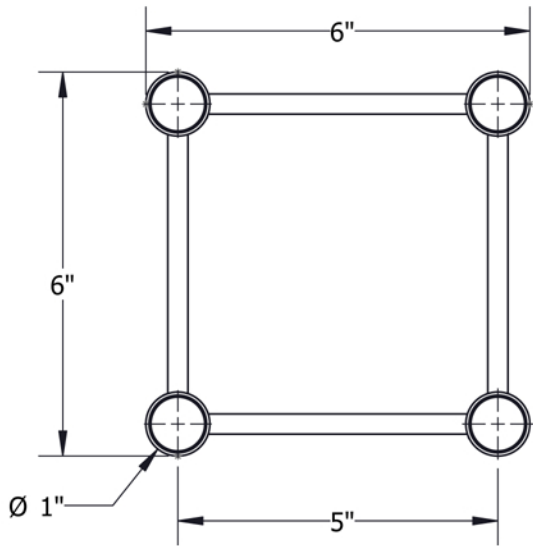

PART: EDT6-B3W90

6" Wide Aluminum Truss. 1" Chords with 5/16" Webs

©2015 EXHIBIT AND DISPLAY TRUSS.COM

Truss Profile

6" Wide Box Truss
1"Ø Chords, 5/16"Ø Webs