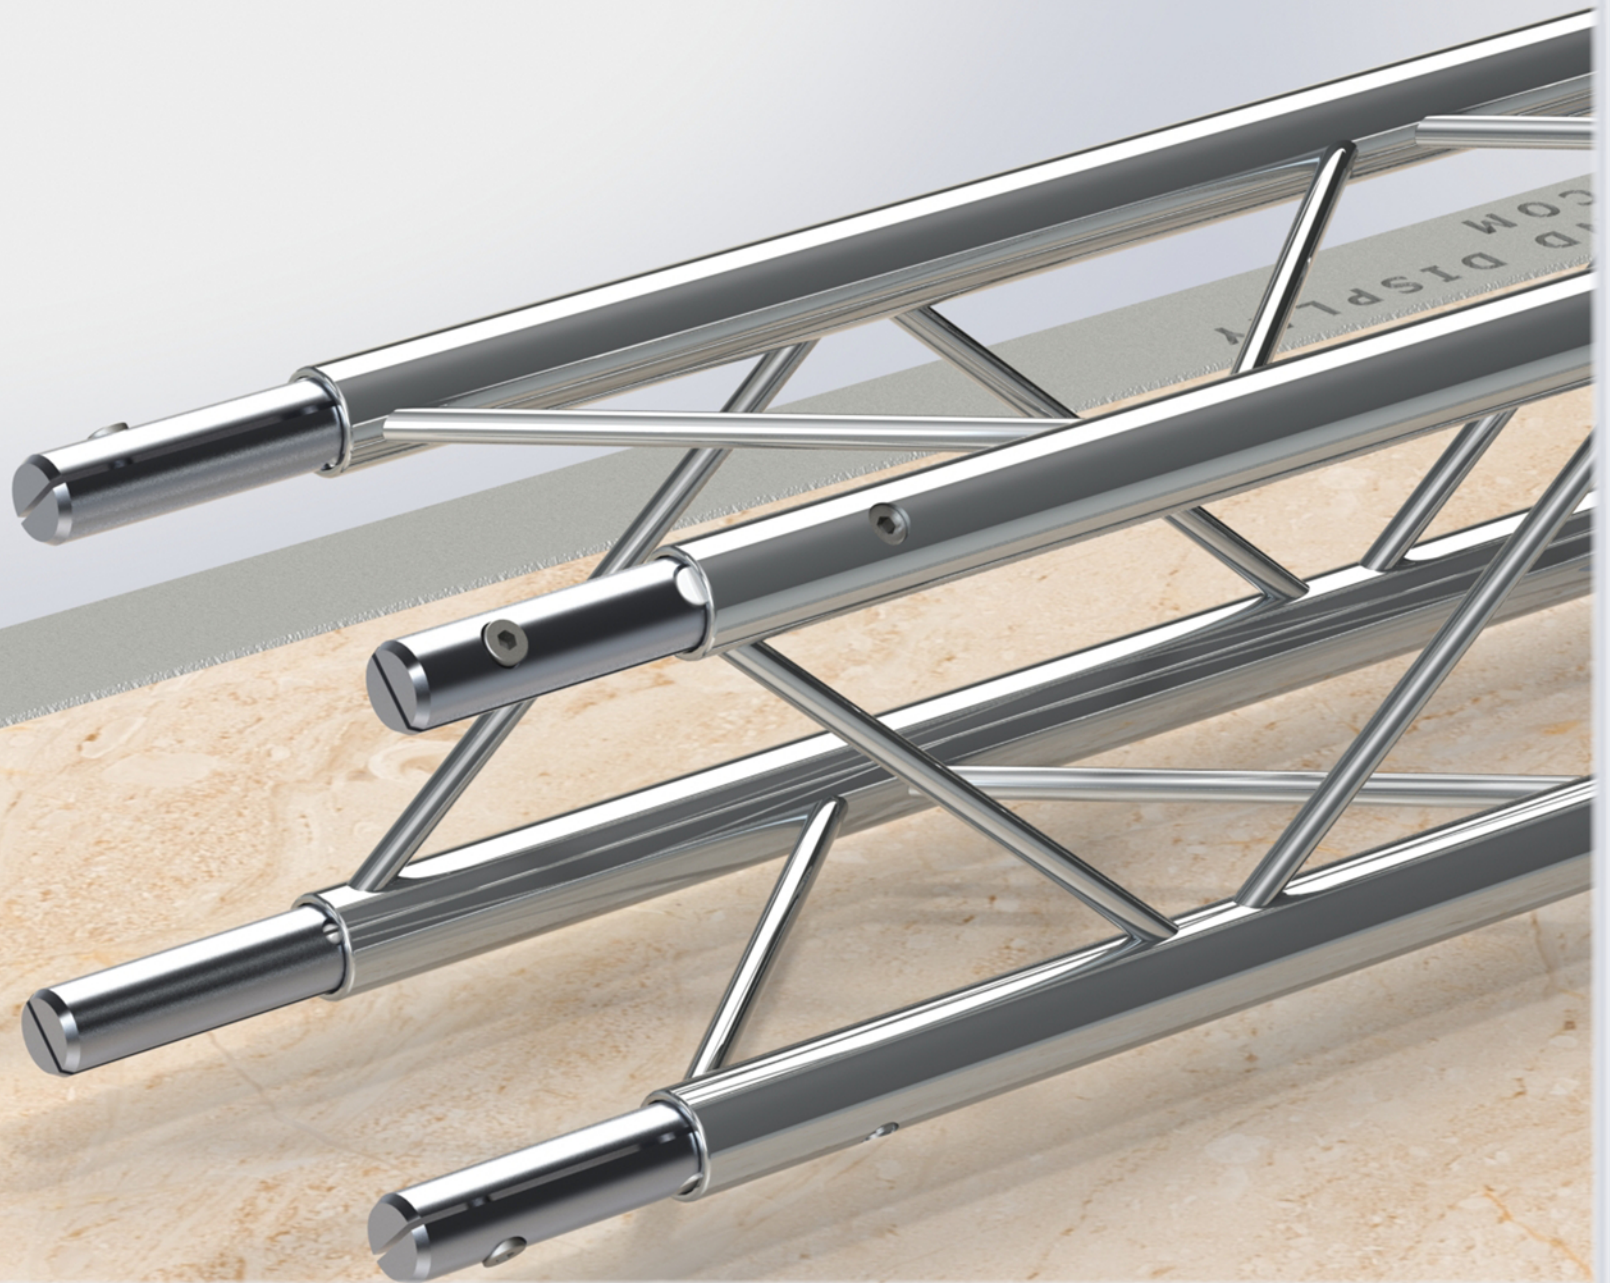

# 6" SPIGOT ASSEMBLY

6" Wide Aluminum Truss. 1" Chords with 5/16" Webs

©2015 EXHIBIT AND DISPLAY TRUSS.COM

Toll Free: 855-323-4866  
Email: [info@exhibitanddisplaytruss.com](mailto:info@exhibitanddisplaytruss.com)