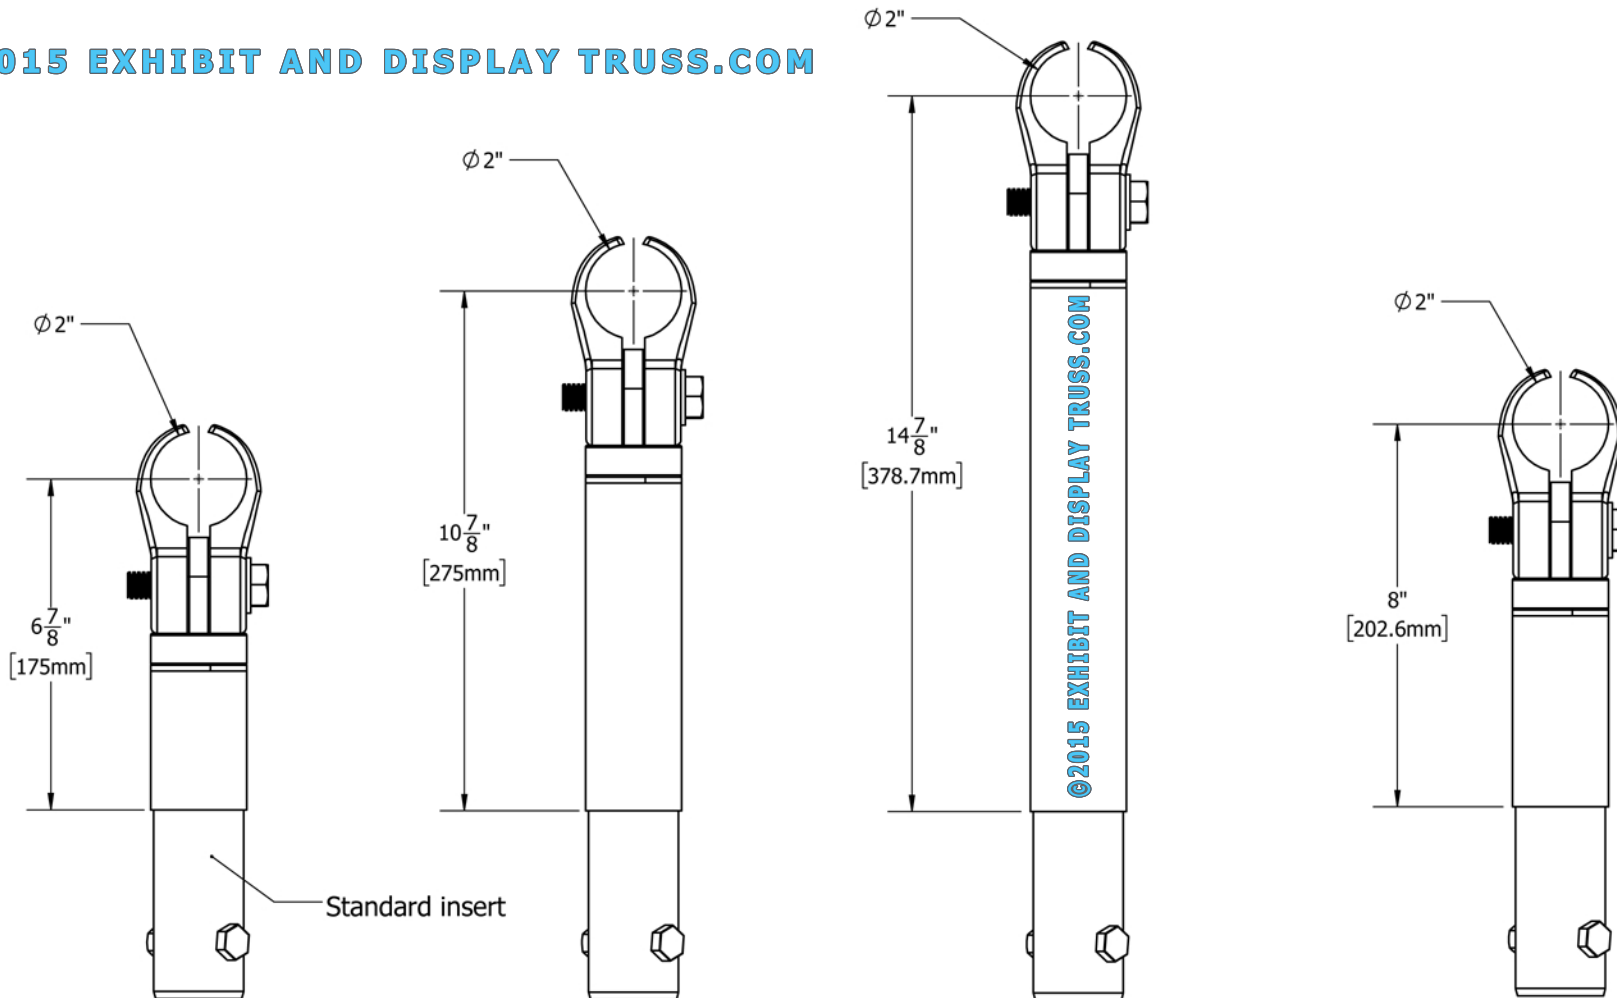

2" EXTENDER HOOK

Extender Hook Clamps for 10" Wide Aluminum Truss

Compatible with 2" Tubes/Chords

©2015 EXHIBIT AND DISPLAY TRUSS.COM

©2015 EXHIBIT AND DISPLAY TRUSS.COM

EDT10-EHC1

EDT10-EHC2

EDT10-EHC3

EDT10-EHC4