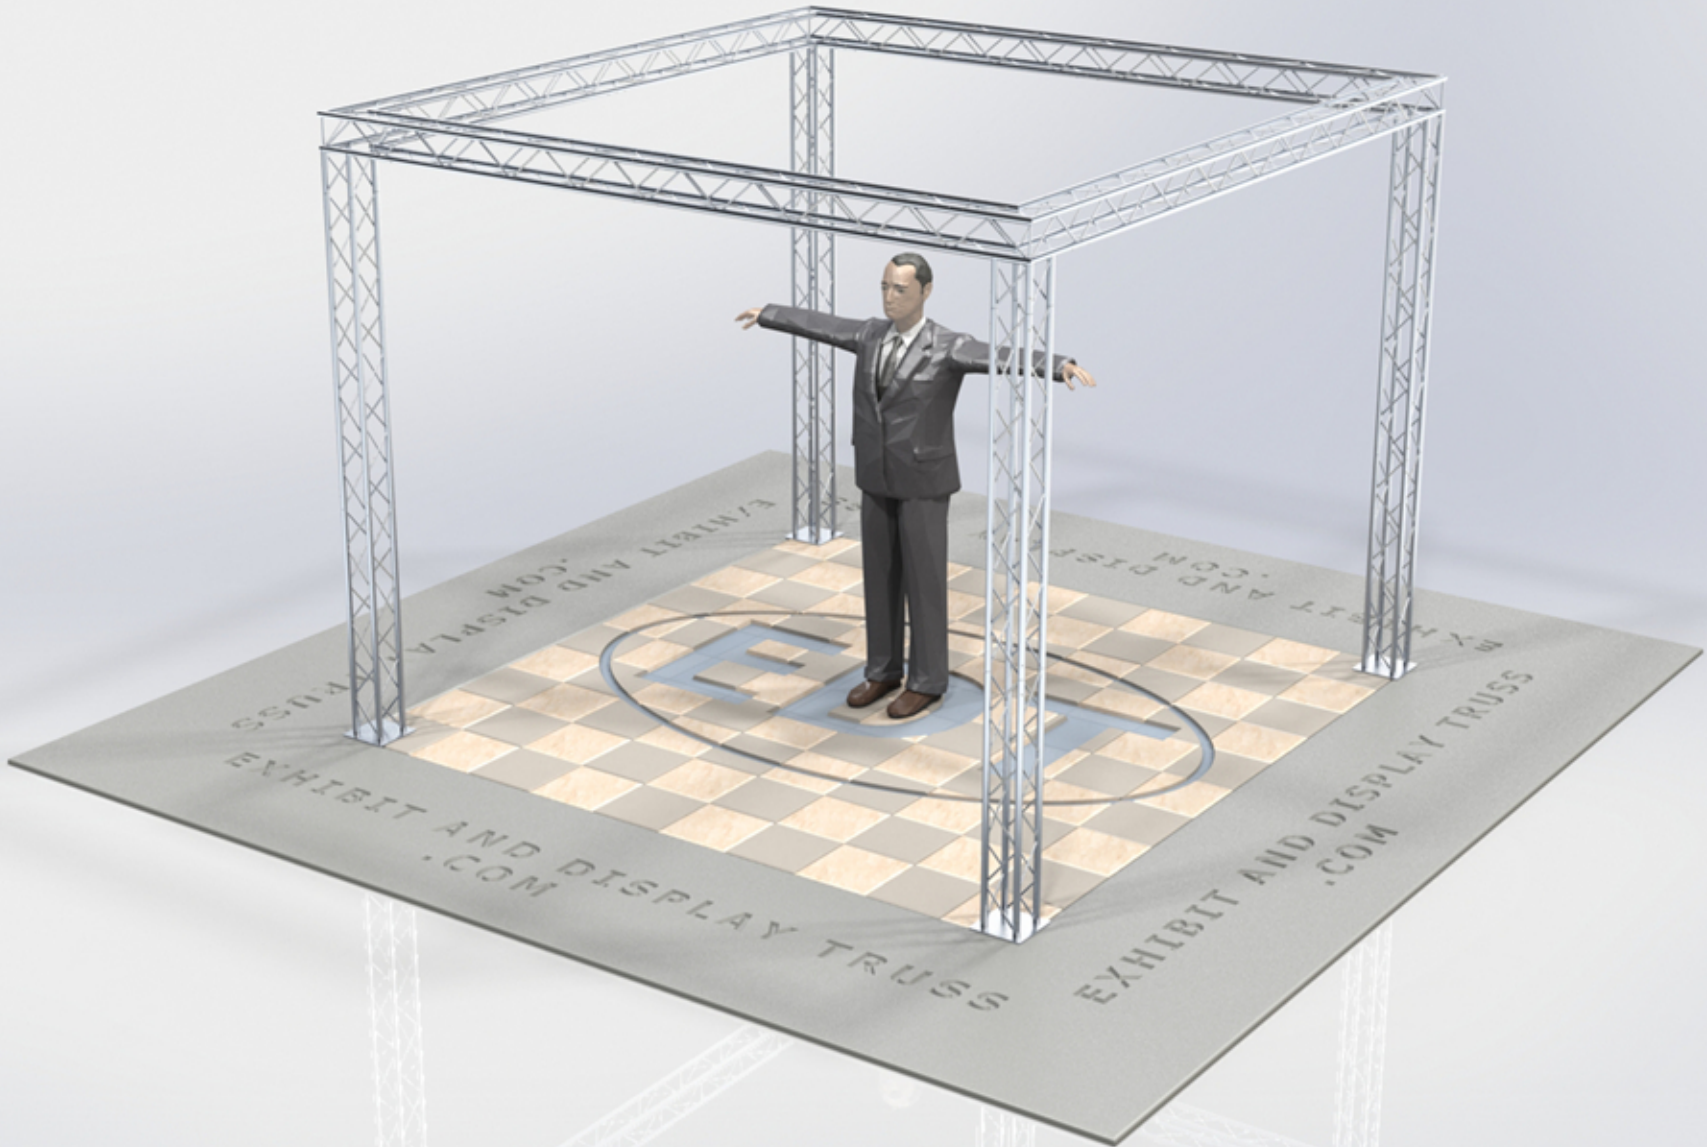

KIT: A21-64

6" Profile Aluminum Truss. 1" Chords with 5/16" Webs

©2015 EXHIBIT AND DISPLAY TRUSS.COM

Toll Free: 855-323-4866
Email: info@exhibitanddisplaytruss.com

ExhibitAndDisplayTruss.com