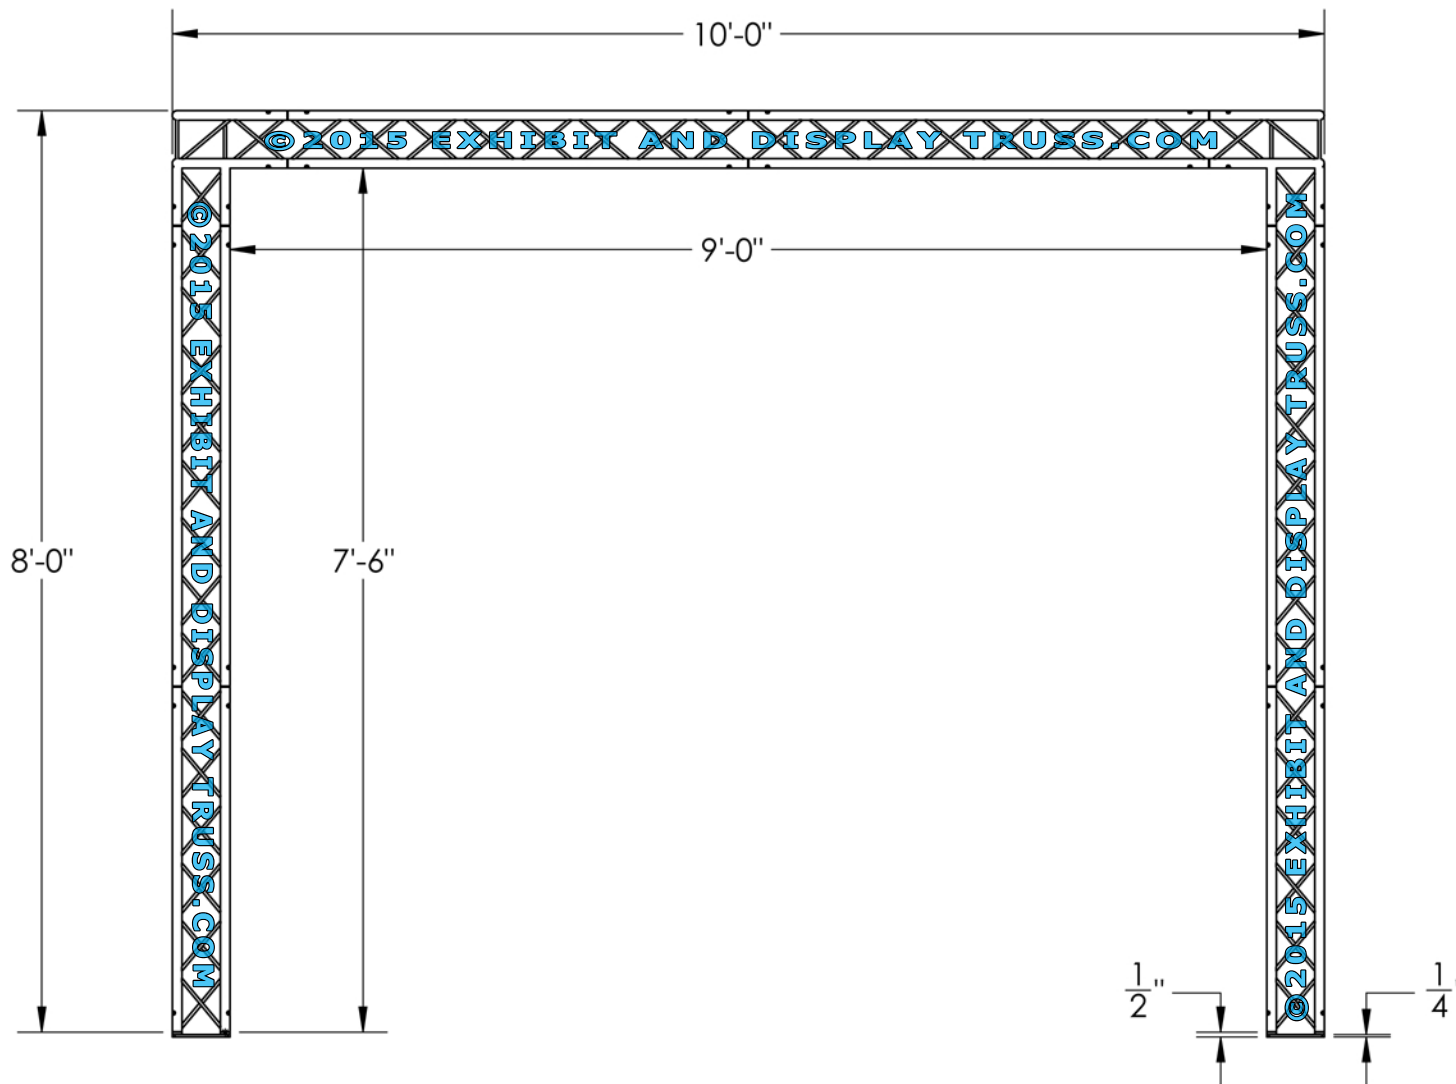

KIT: A21-64

6" Profile Aluminum Truss. 1" Chords with 5/16" Webs

©2015 EXHIBIT AND DISPLAY TRUSS.COM

FRONT VIEW
UNITS: FEET & INCHES