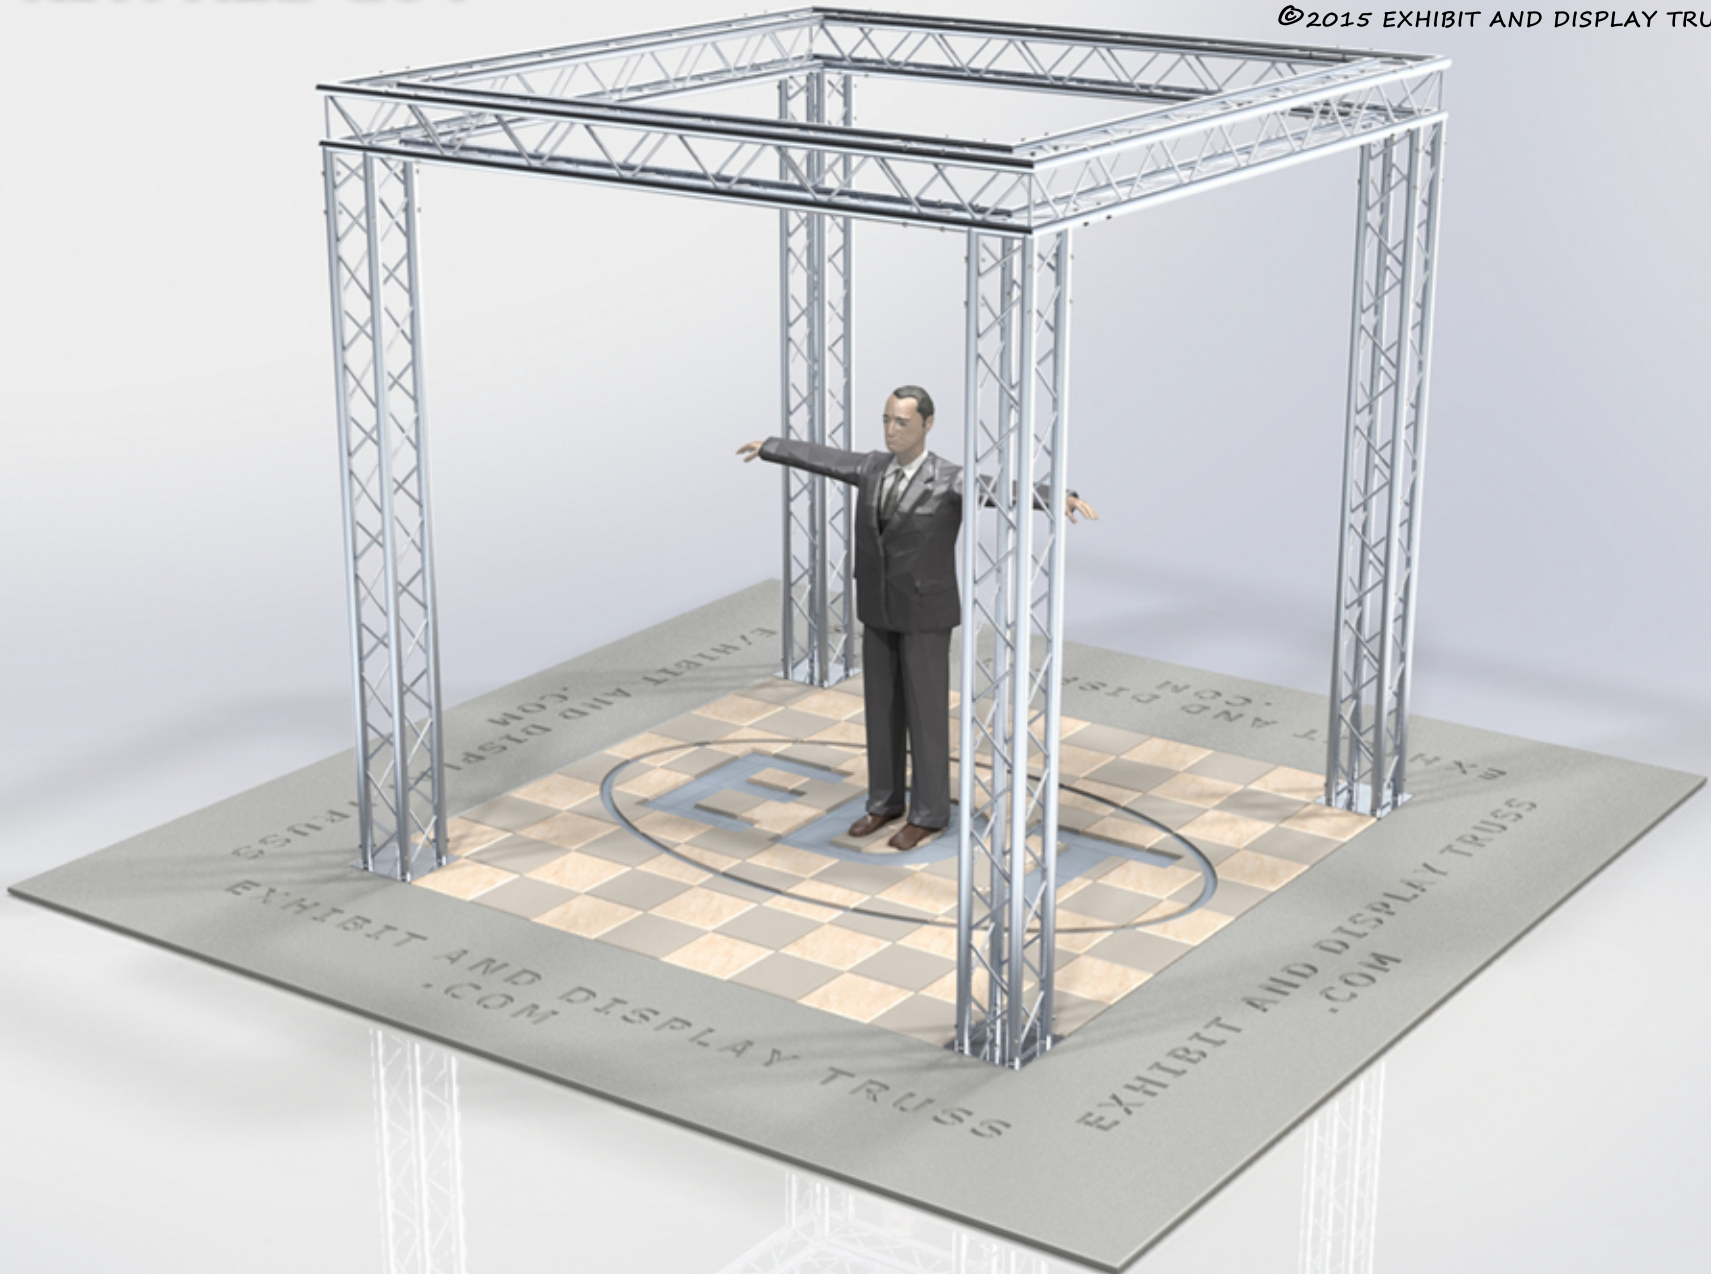

KIT: A21-104

10" Wide Aluminum Truss. 2" Chords with 1/2" Webs

©2015 EXHIBIT AND DISPLAY TRUSS.COM

Toll Free: 855-323-4866
Email: info@exhibitanddisplaytruss.com

ExhibitAndDisplayTruss.com